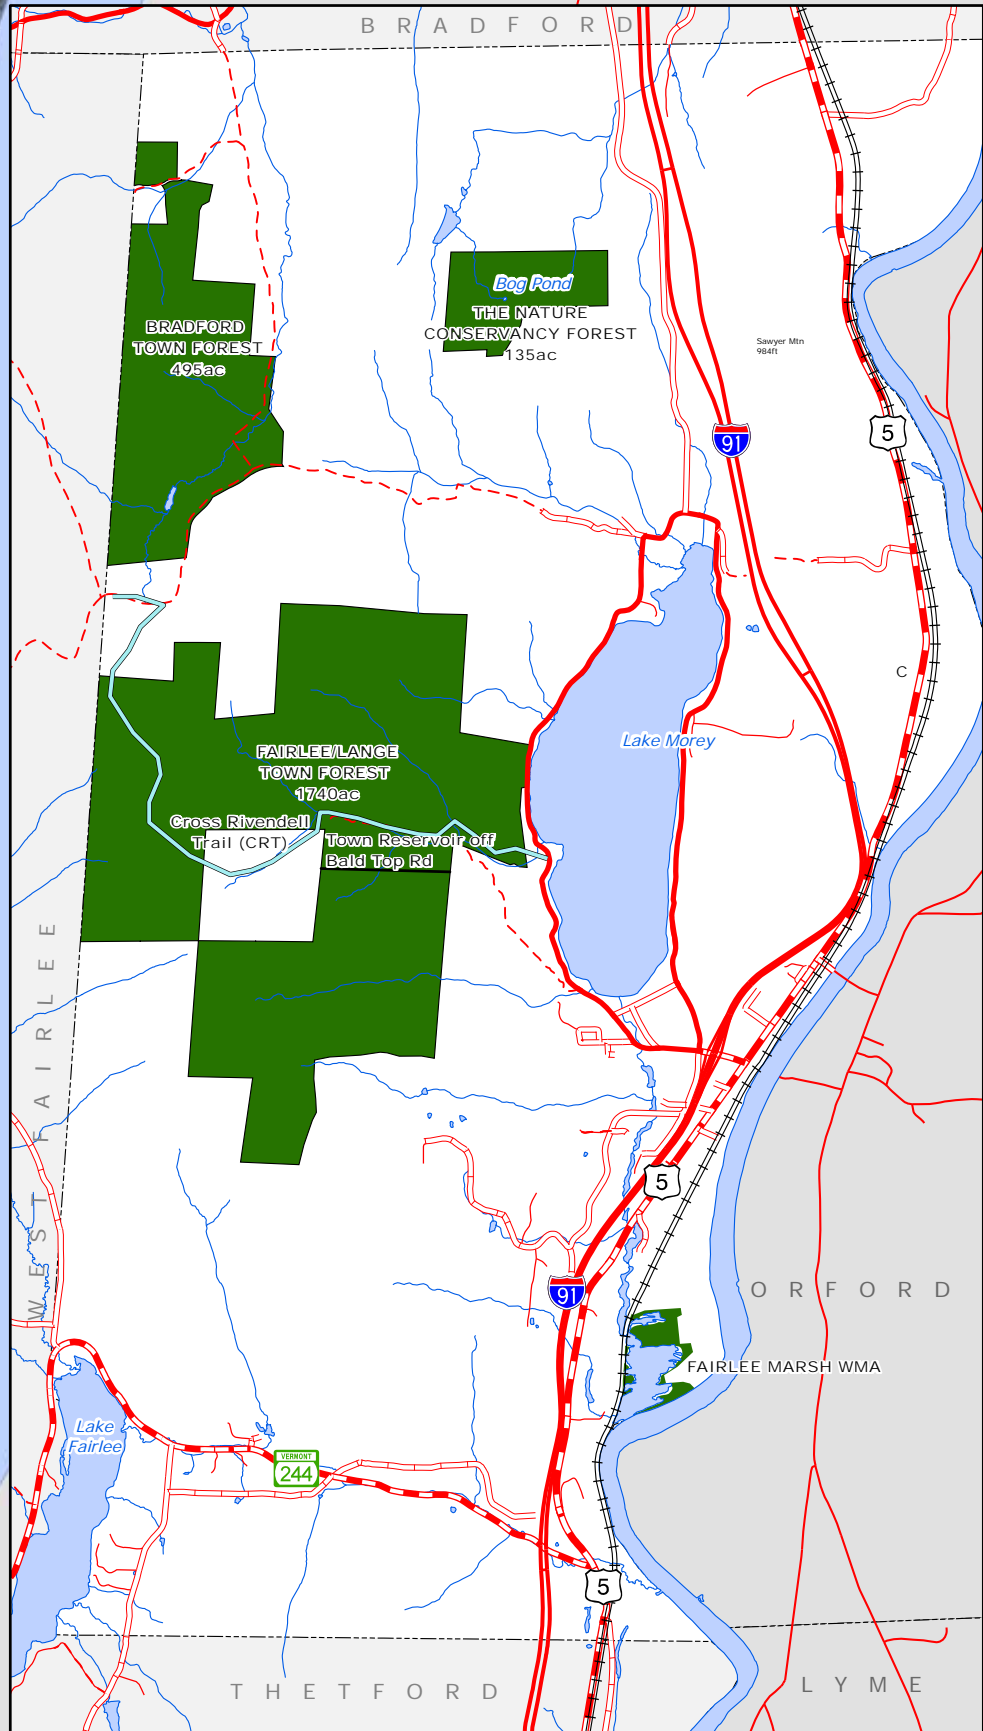

Town Facilities
 Fairlee, Vermont
Town Plan
Map 4 of 5
 Adopted: December 9, 2008

State Plane Meters, NAD 83

for info & data
www.vcgl.org

For planning purposes only.
 Not for regulatory interpretation.

TWO RIVERS-OTTAUQUECHEE
 REGIONAL COMMISSION
GIS Service Center

3117 Rose Hill
 The King Farm
 Woodstock, VT 05091
 802-457-3188
www.trorc.org

Funded in part by a Municipal Planning Grant from the VT Dept. of Housing and Community Affairs
 R:\TOWNS\FA\proj\tp07\ufe.mxd - 12/23/2008 @ 11:20:22 AM