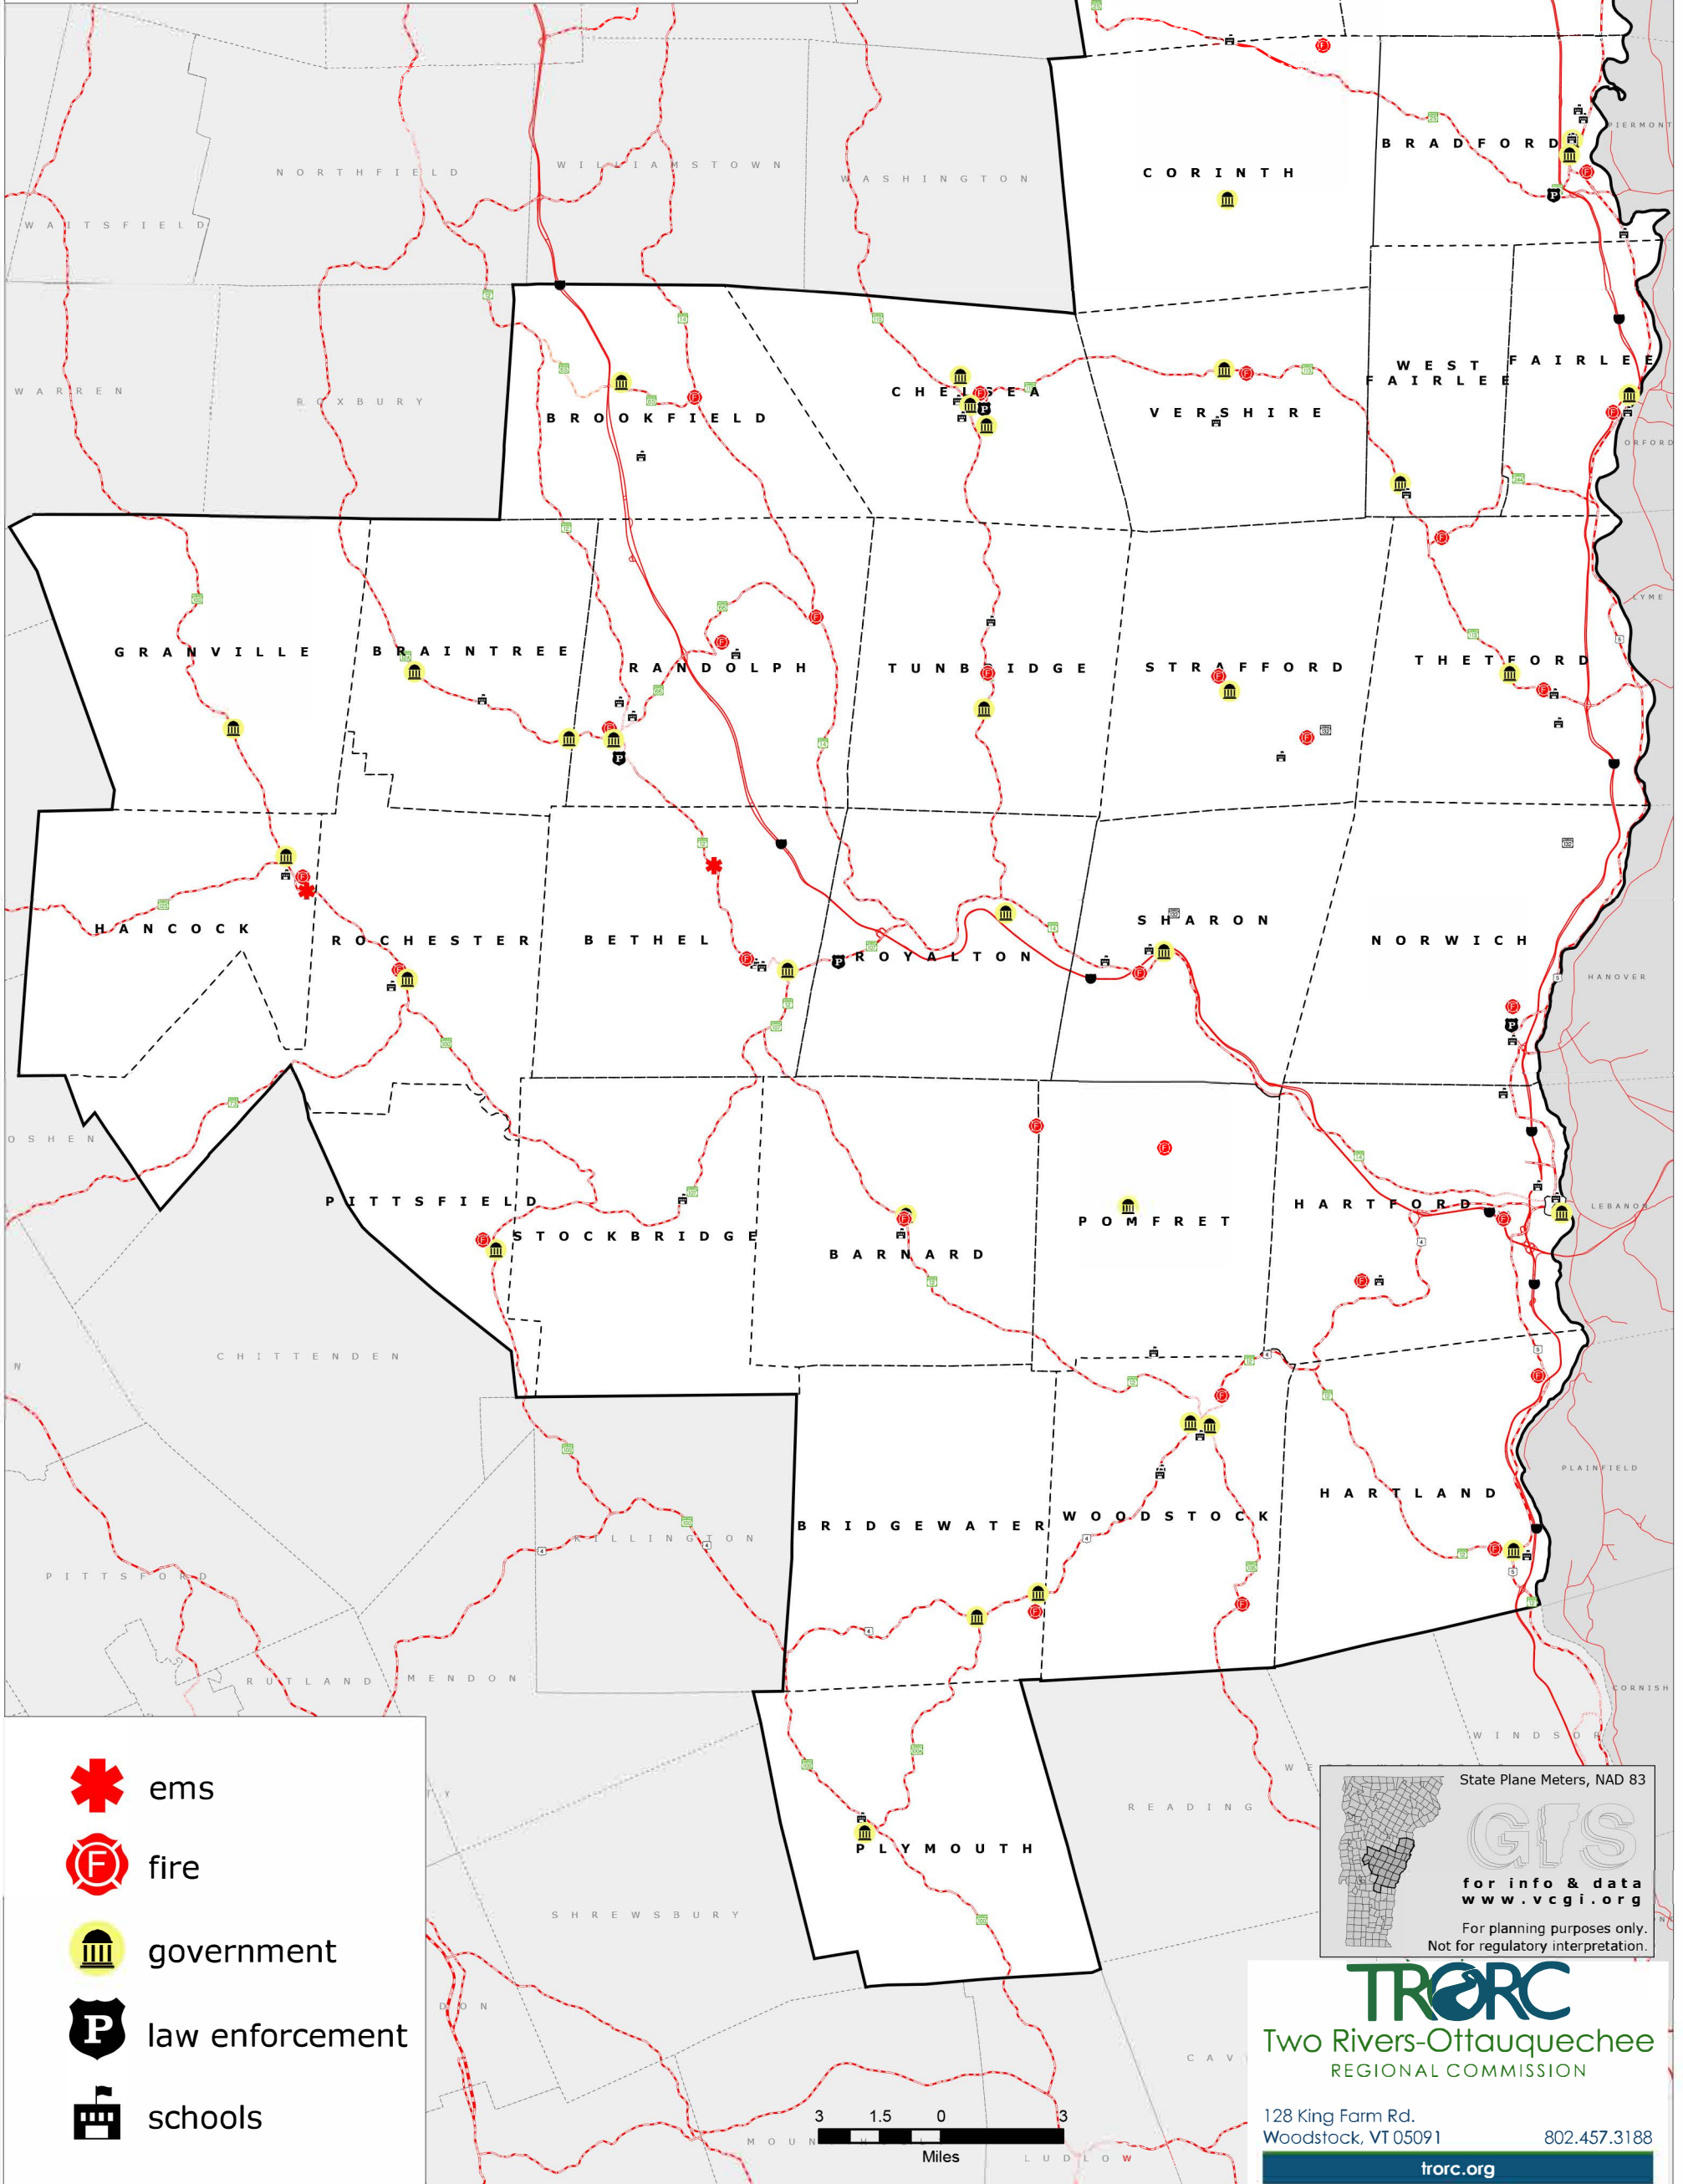

TWO RIVERS-OTTAUQUECHEE REGION OF VERMONT

Governmental and Educational Facilities

Map 13 of 15
2017 Regional Plan

Adoption Date: July 26, 2017

-  ems
-  fire
-  government
-  law enforcement
-  schools

State Plane Meters, NAD 83

for info & data
www.vcgi.org

For planning purposes only.
Not for regulatory interpretation.

TRORC
Two Rivers-Ottawaquechee
REGIONAL COMMISSION

128 King Farm Rd.
Woodstock, VT 05091 802.457.3188

trorc.org