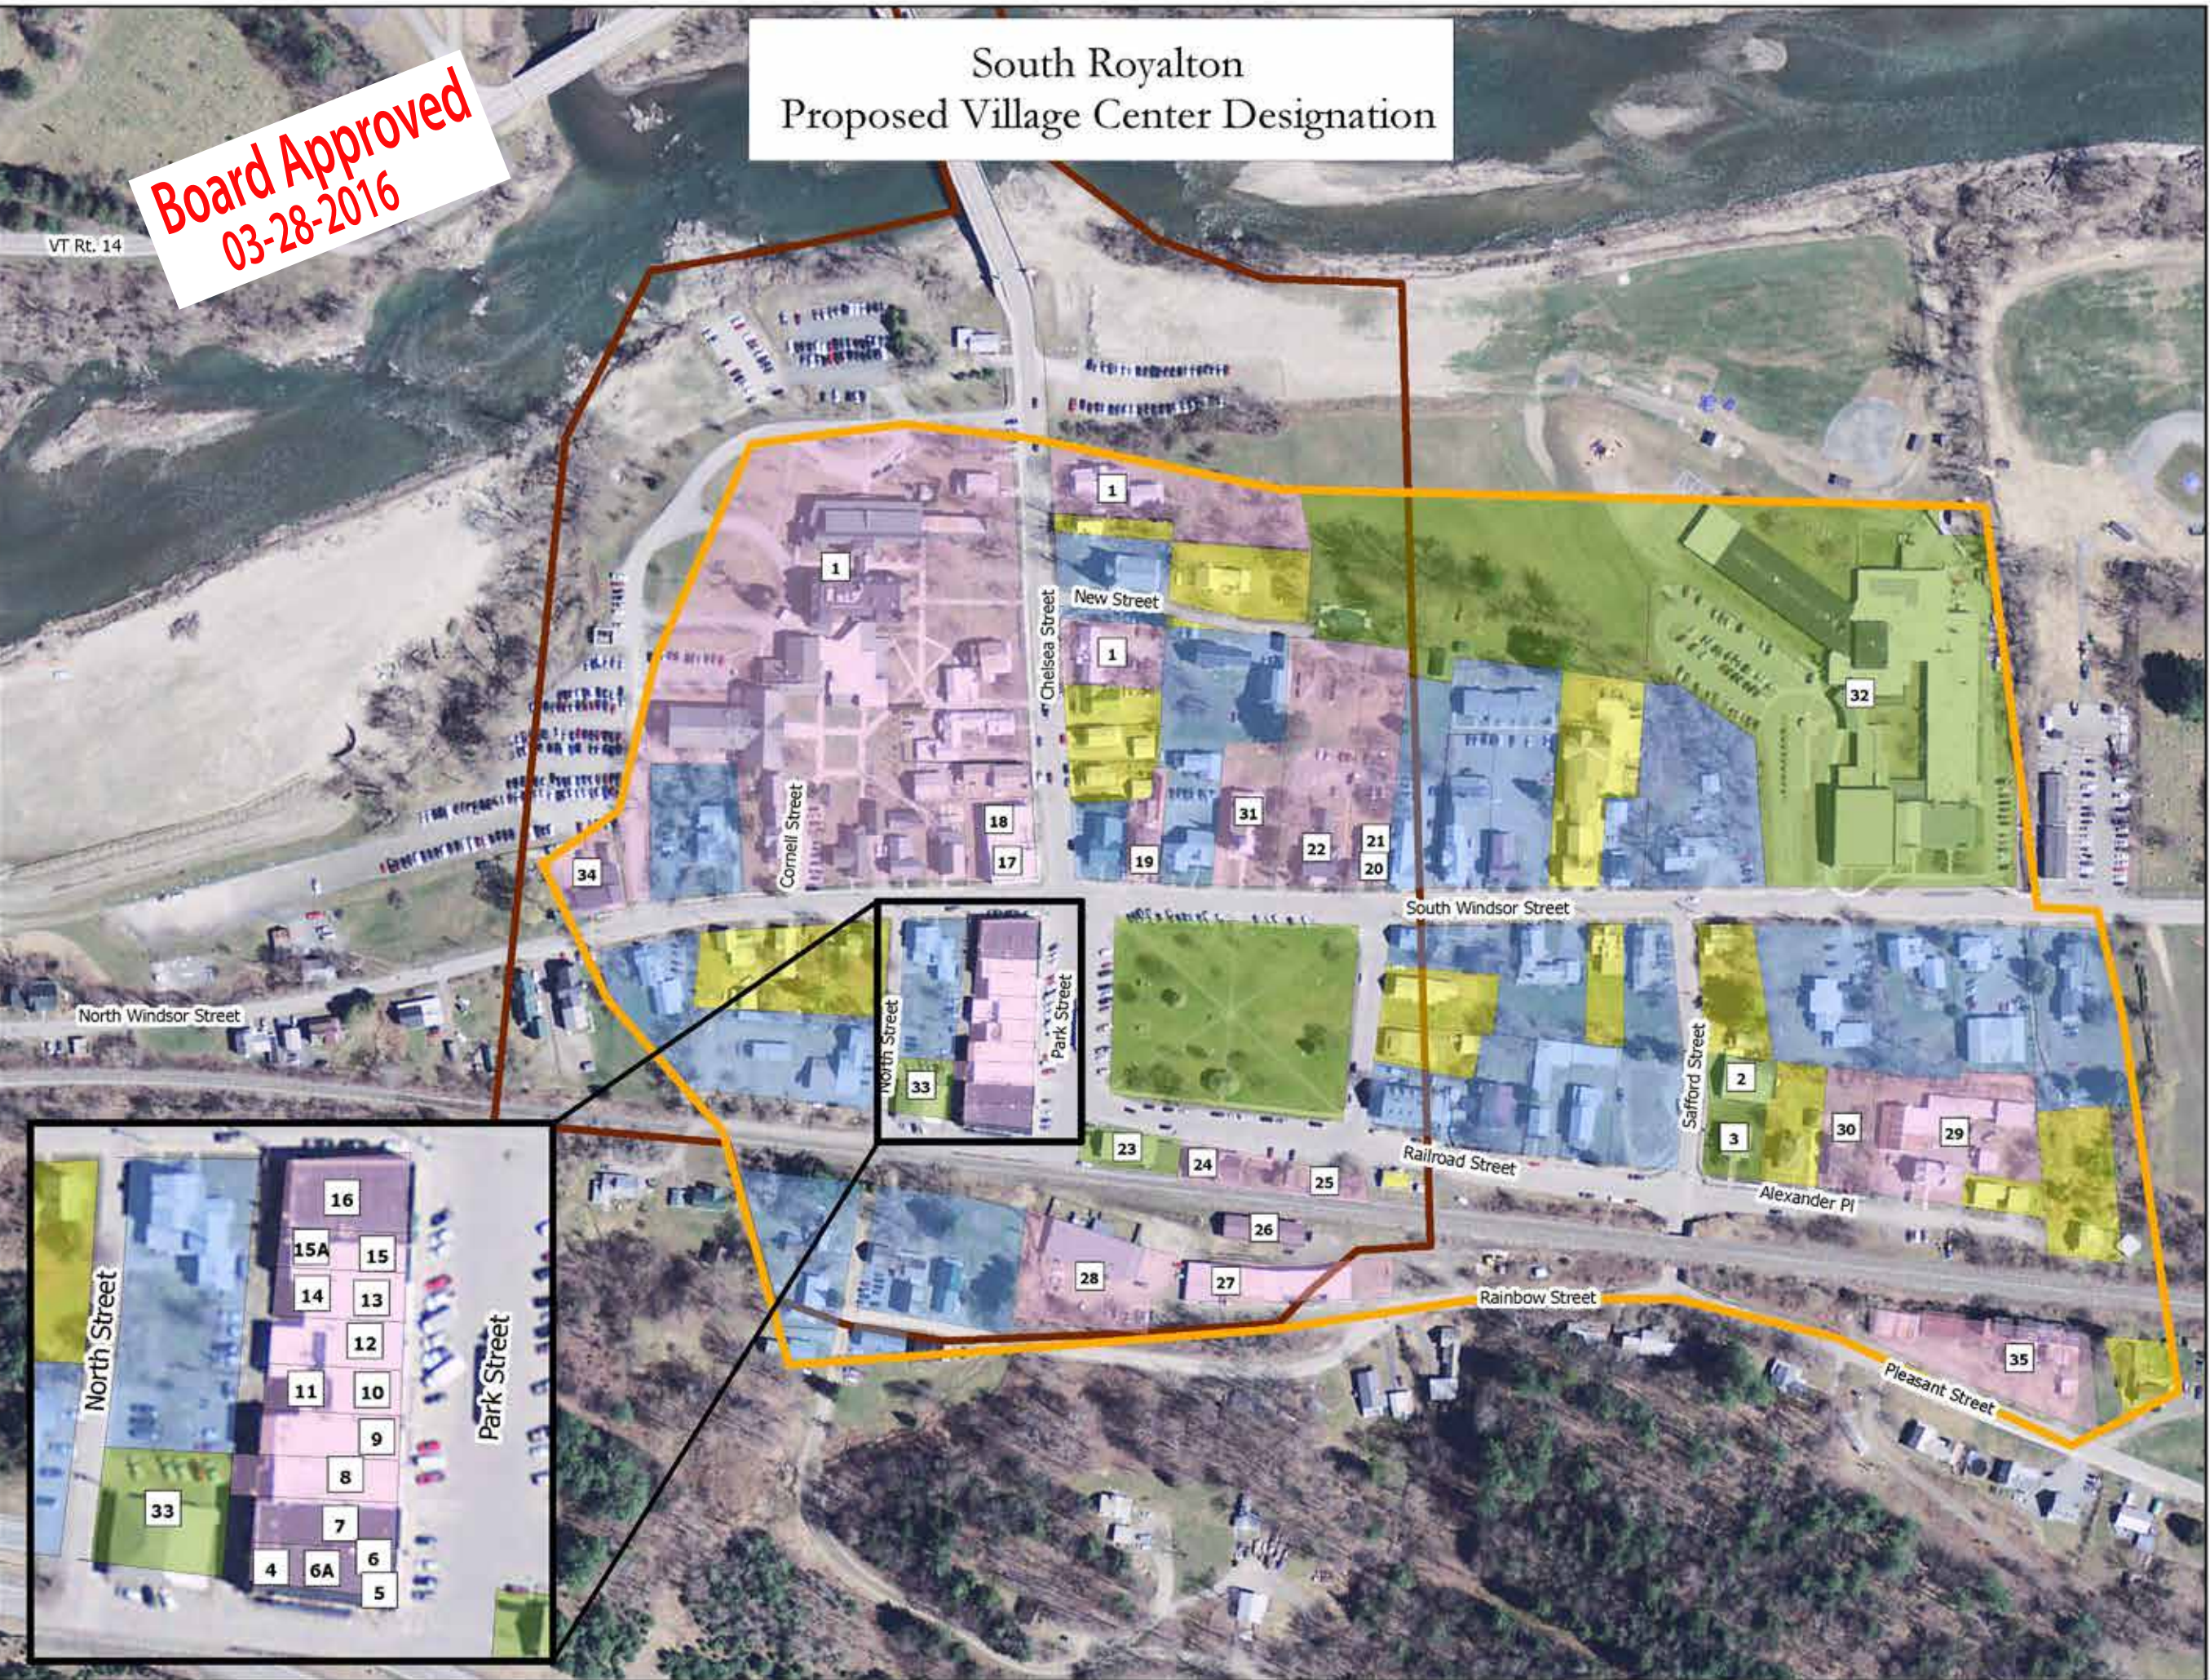

South Royalton Proposed Village Center Designation

**Board Approved
03-28-2016**

- Commercial
- Public
- Multi-Unit Housing
- Single Family Home
- National Historic District
- Village District Boundary

1. Vermont Law School
2. South Royalton Fire/ Rescue
3. Library
4. Hair Salon
5. Hair Salon
6. Barber Shop
- 6A. Thrift Store
7. Deli
8. Art Gallery
9. Food Co-op
10. Food Co-op
11. Law Office
12. Coffee Shop
13. Restaurant
14. Thrift Store
15. Laundry
- 15A. Royalton 100F, International Order of Odd Fellows
16. Restaurant
17. Bookstore/Coffee Shop (VLS)
18. Legal Clinic
19. Bale Office and Art Gallery
20. Hair Salon
21. Tattoo Shop
22. Doctor's Office
23. Post Office
24. Bank
25. Bank
26. Restaurant
27. Lumber Sale
28. Bar/Restaurant
29. Auto Parts Store
30. Law Office
31. United Federated Church
32. South Royalton School
33. Water District/Storage
34. Day Care Center
35. Old Grain Mill
36. Police Station/Town Office
37. Cemetery
38. Park & Ride
39. Corner Stop Mini-Mart