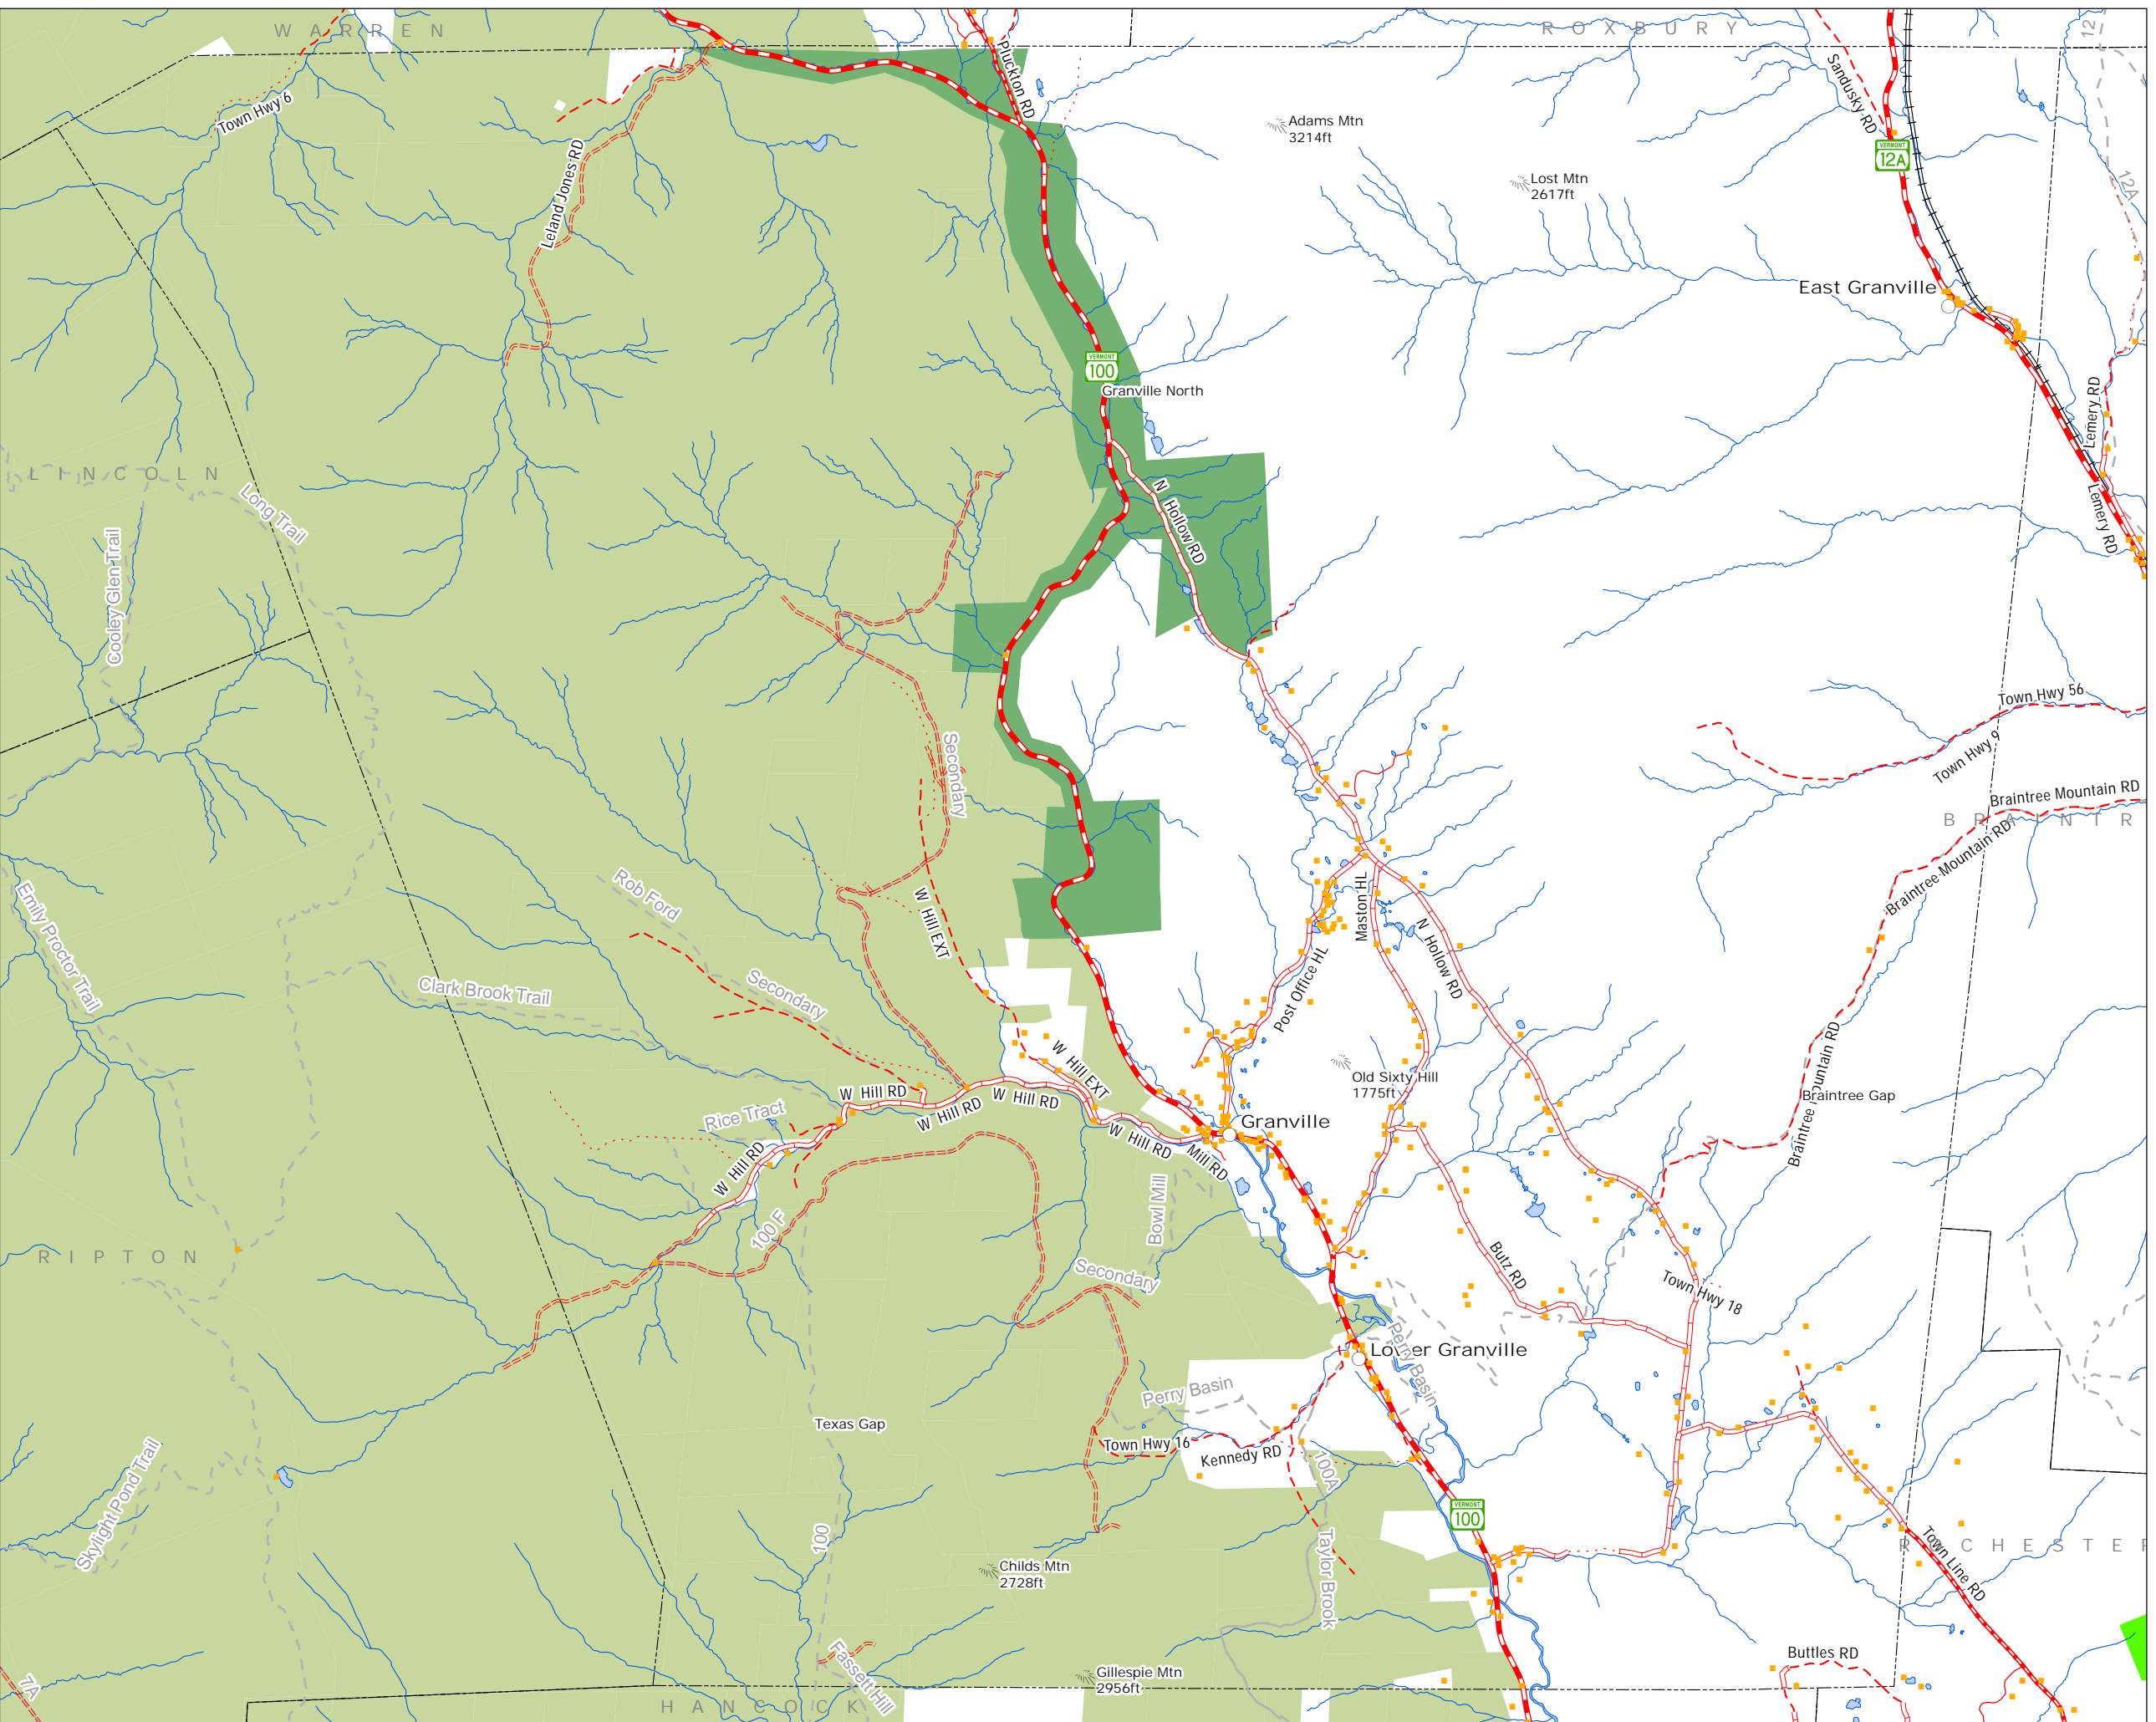

Transportation Granville, Vermont Town Plan

Map 3 of 7

Adopted November 13, 2019

- VT route/TH cls 1
- TH cls 2
- TH cls 2 gravel
- TH cls 3
- TH cls 3 gravel
- TH cls 4
- trail
- private
- US route
- US interstate
- VT forest hwy
- railroad
- eSites

1: 45,000
1 inch = 3,750 feet
0 0.5 1
Miles