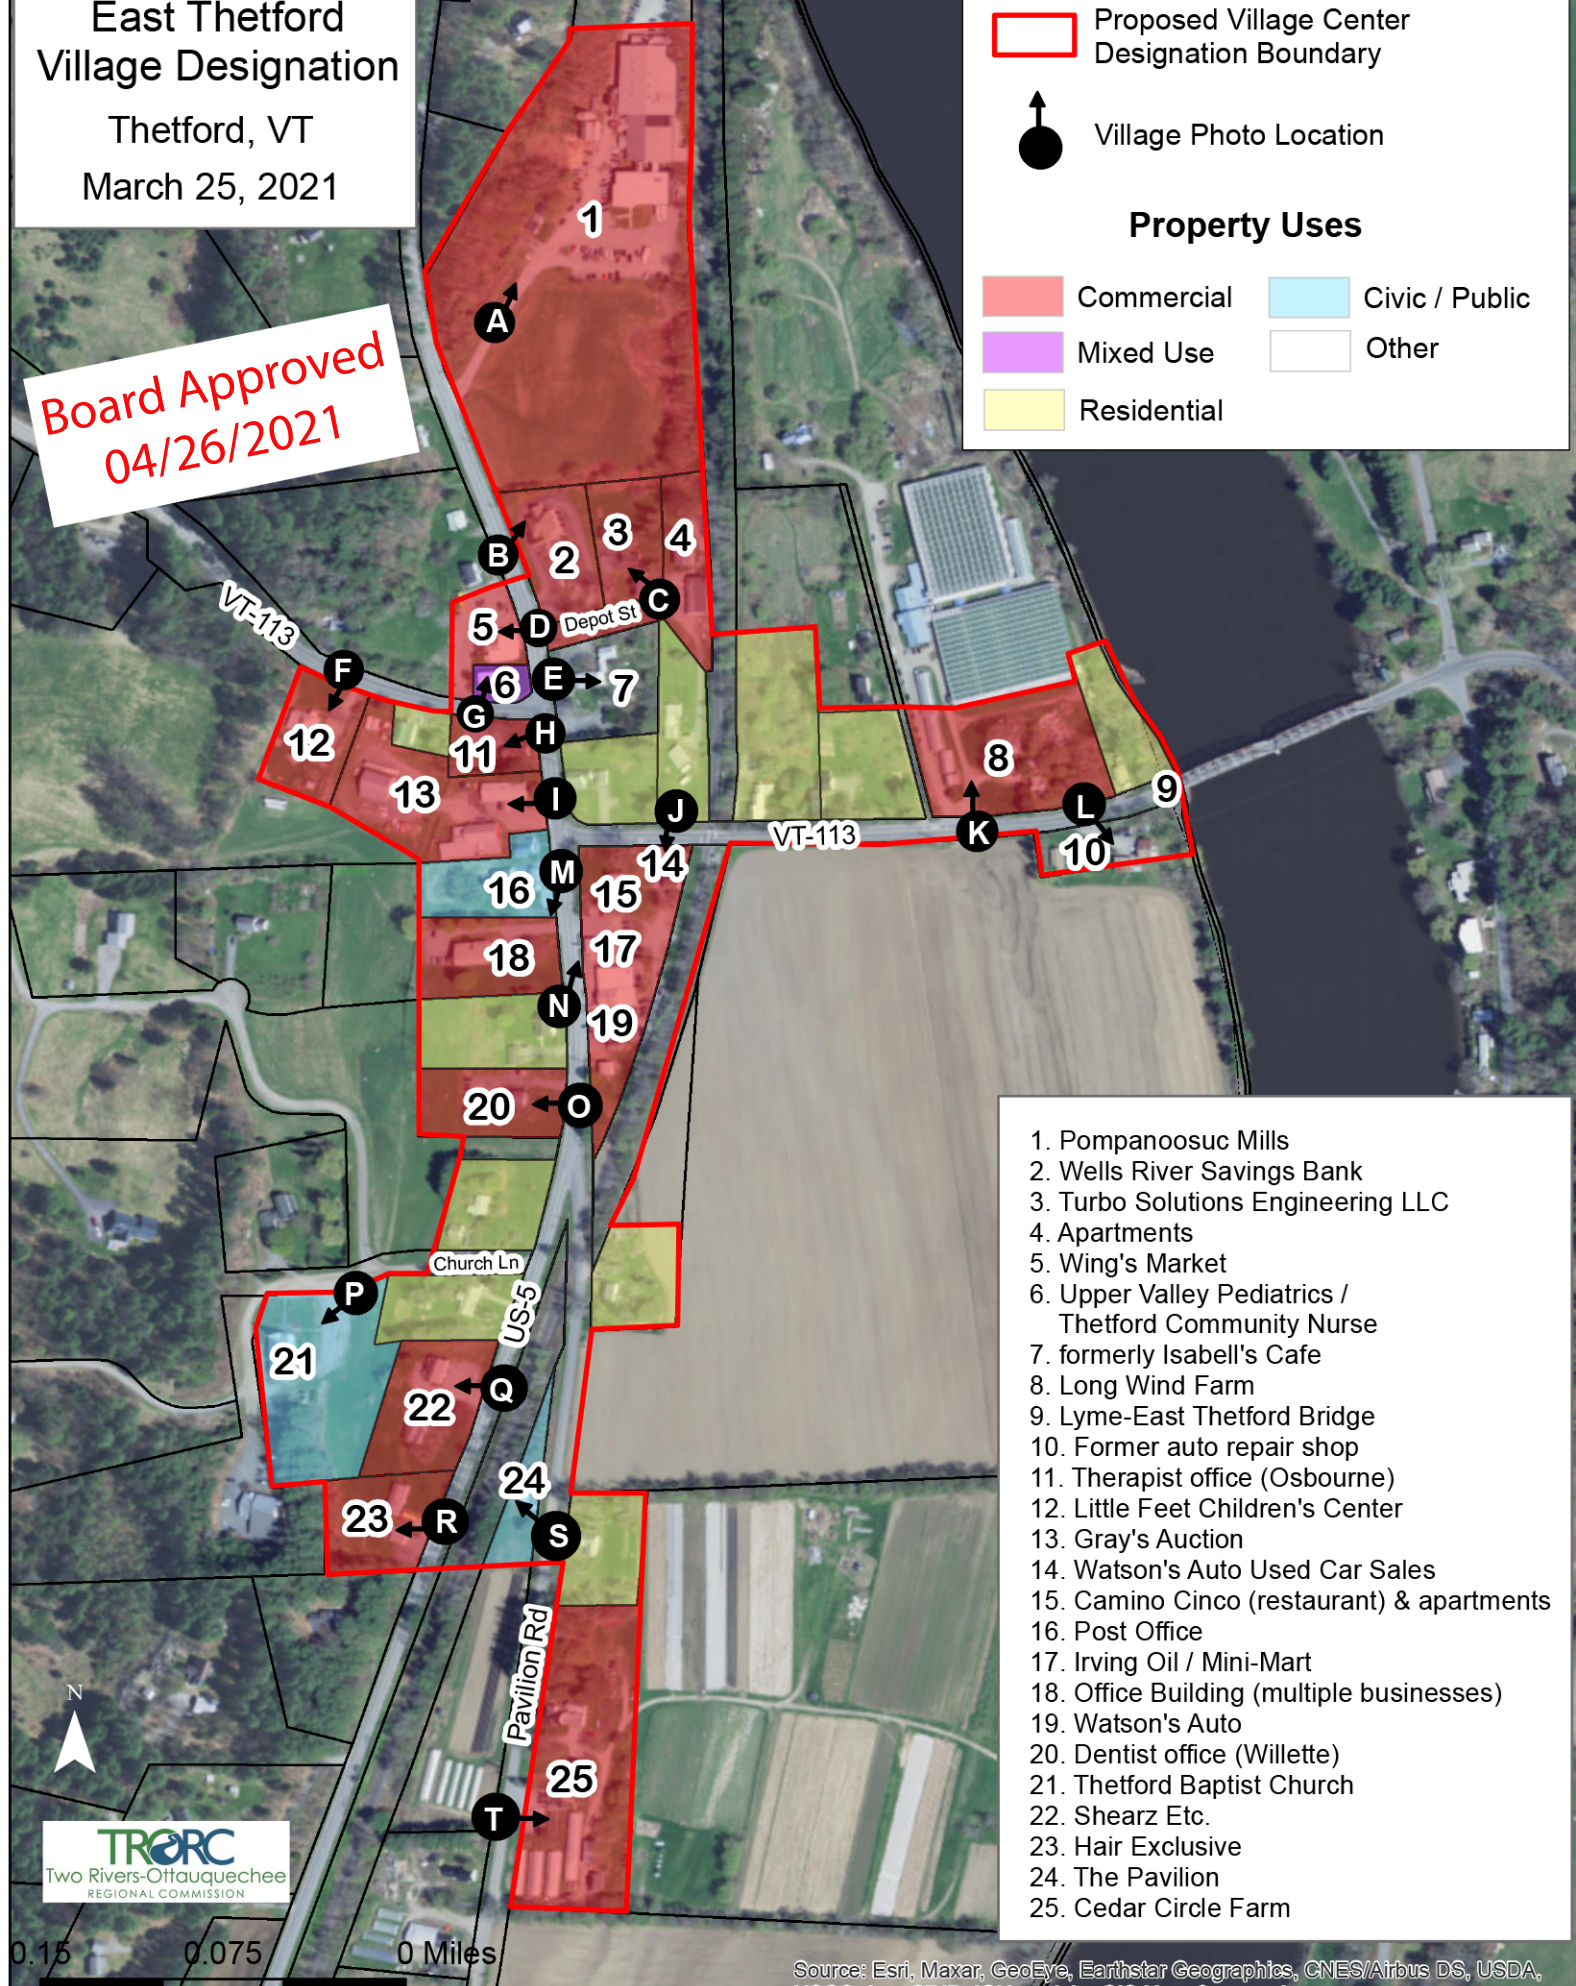

# East Thetford Village Designation

Thetford, VT  
March 25, 2021

**Board Approved  
04/26/2021**

 Proposed Village Center Designation Boundary

 Village Photo Location

## Property Uses

- |  |  |
|--|--|
|  Commercial  |  Civic / Public |
|  Mixed Use   |  Other          |
|  Residential |  |

1. Pompanoosuc Mills
2. Wells River Savings Bank
3. Turbo Solutions Engineering LLC
4. Apartments
5. Wing's Market
6. Upper Valley Pediatrics / Thetford Community Nurse
7. formerly Isabell's Cafe
8. Long Wind Farm
9. Lyme-East Thetford Bridge
10. Former auto repair shop
11. Therapist office (Osbourne)
12. Little Feet Children's Center
13. Gray's Auction
14. Watson's Auto Used Car Sales
15. Camino Cinco (restaurant) & apartments
16. Post Office
17. Irving Oil / Mini-Mart
18. Office Building (multiple businesses)
19. Watson's Auto
20. Dentist office (Willette)
21. Thetford Baptist Church
22. Shearz Etc.
23. Hair Exclusive
24. The Pavilion
25. Cedar Circle Farm