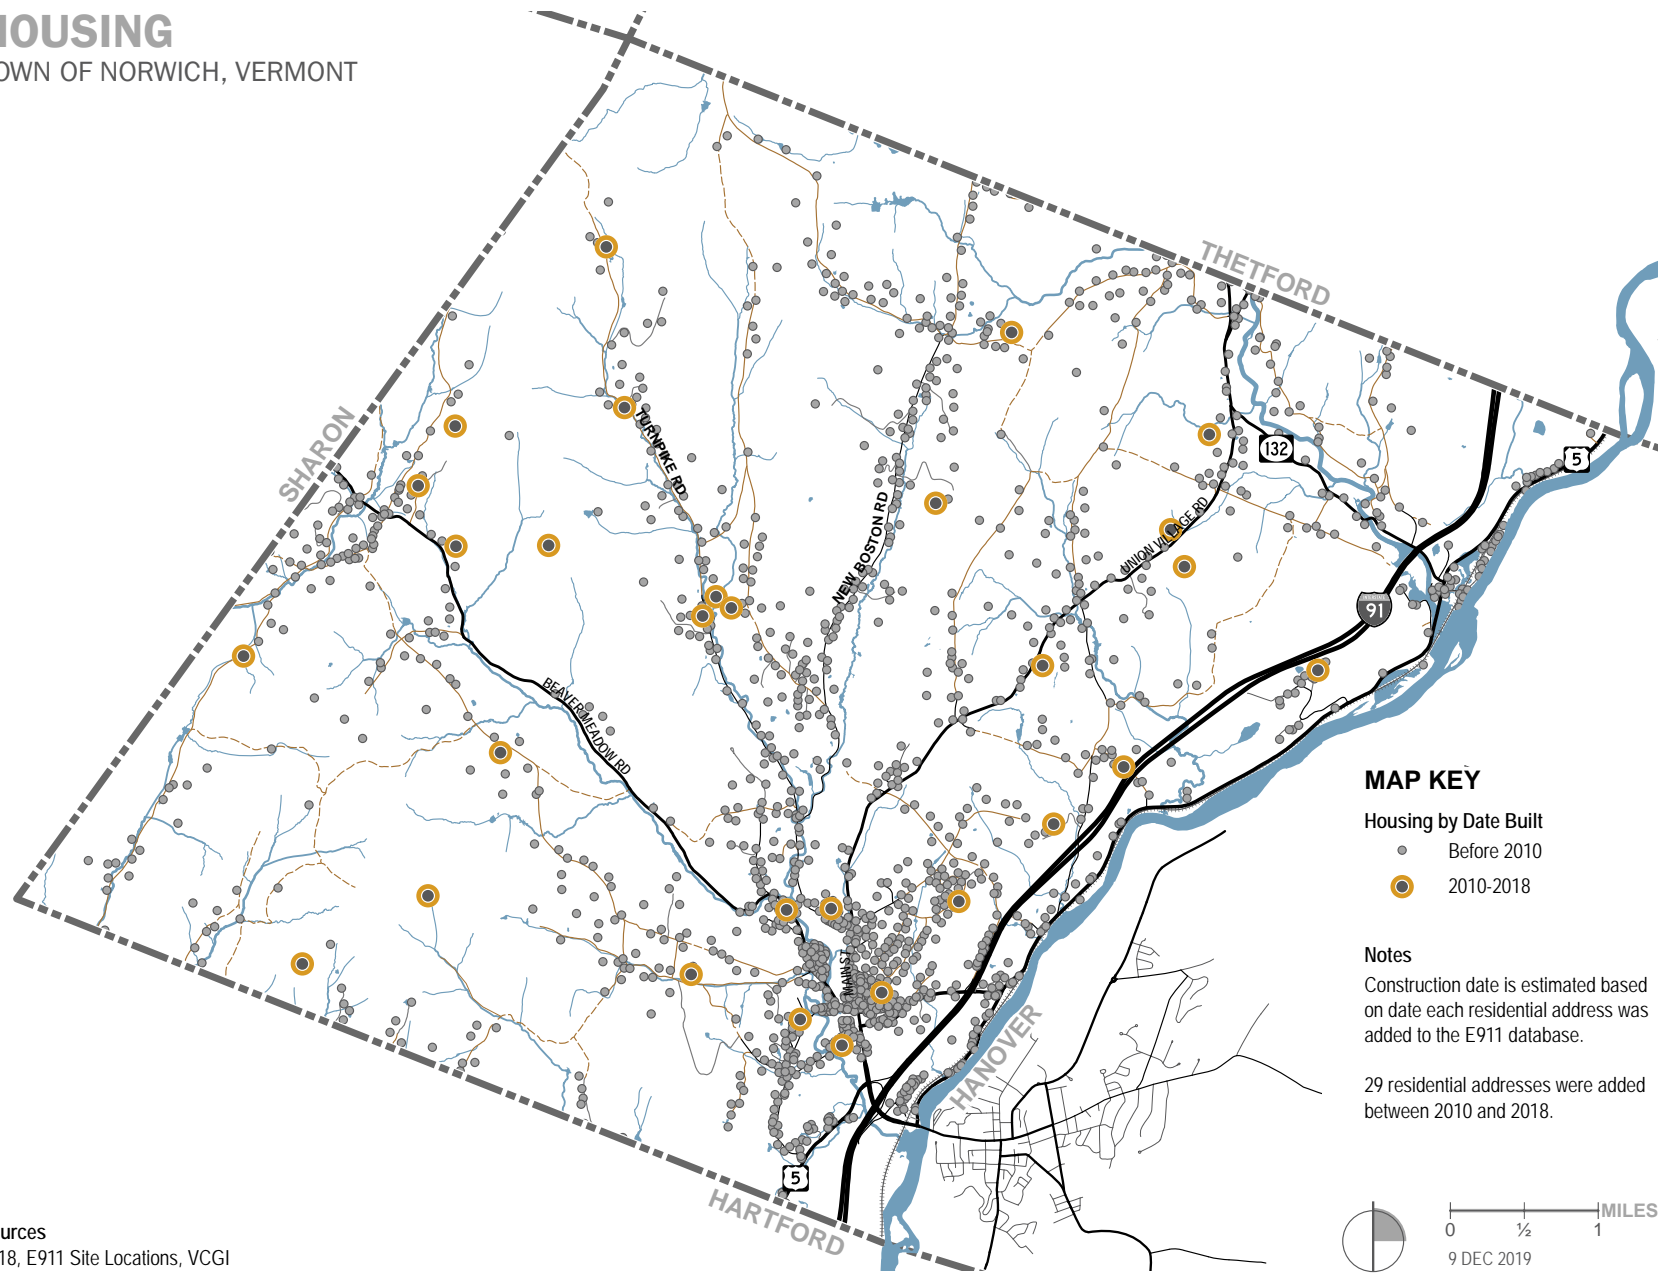

HOUSING

TOWN OF NORWICH, VERMONT

Sources
 2018, E911 Site Locations, VCGI