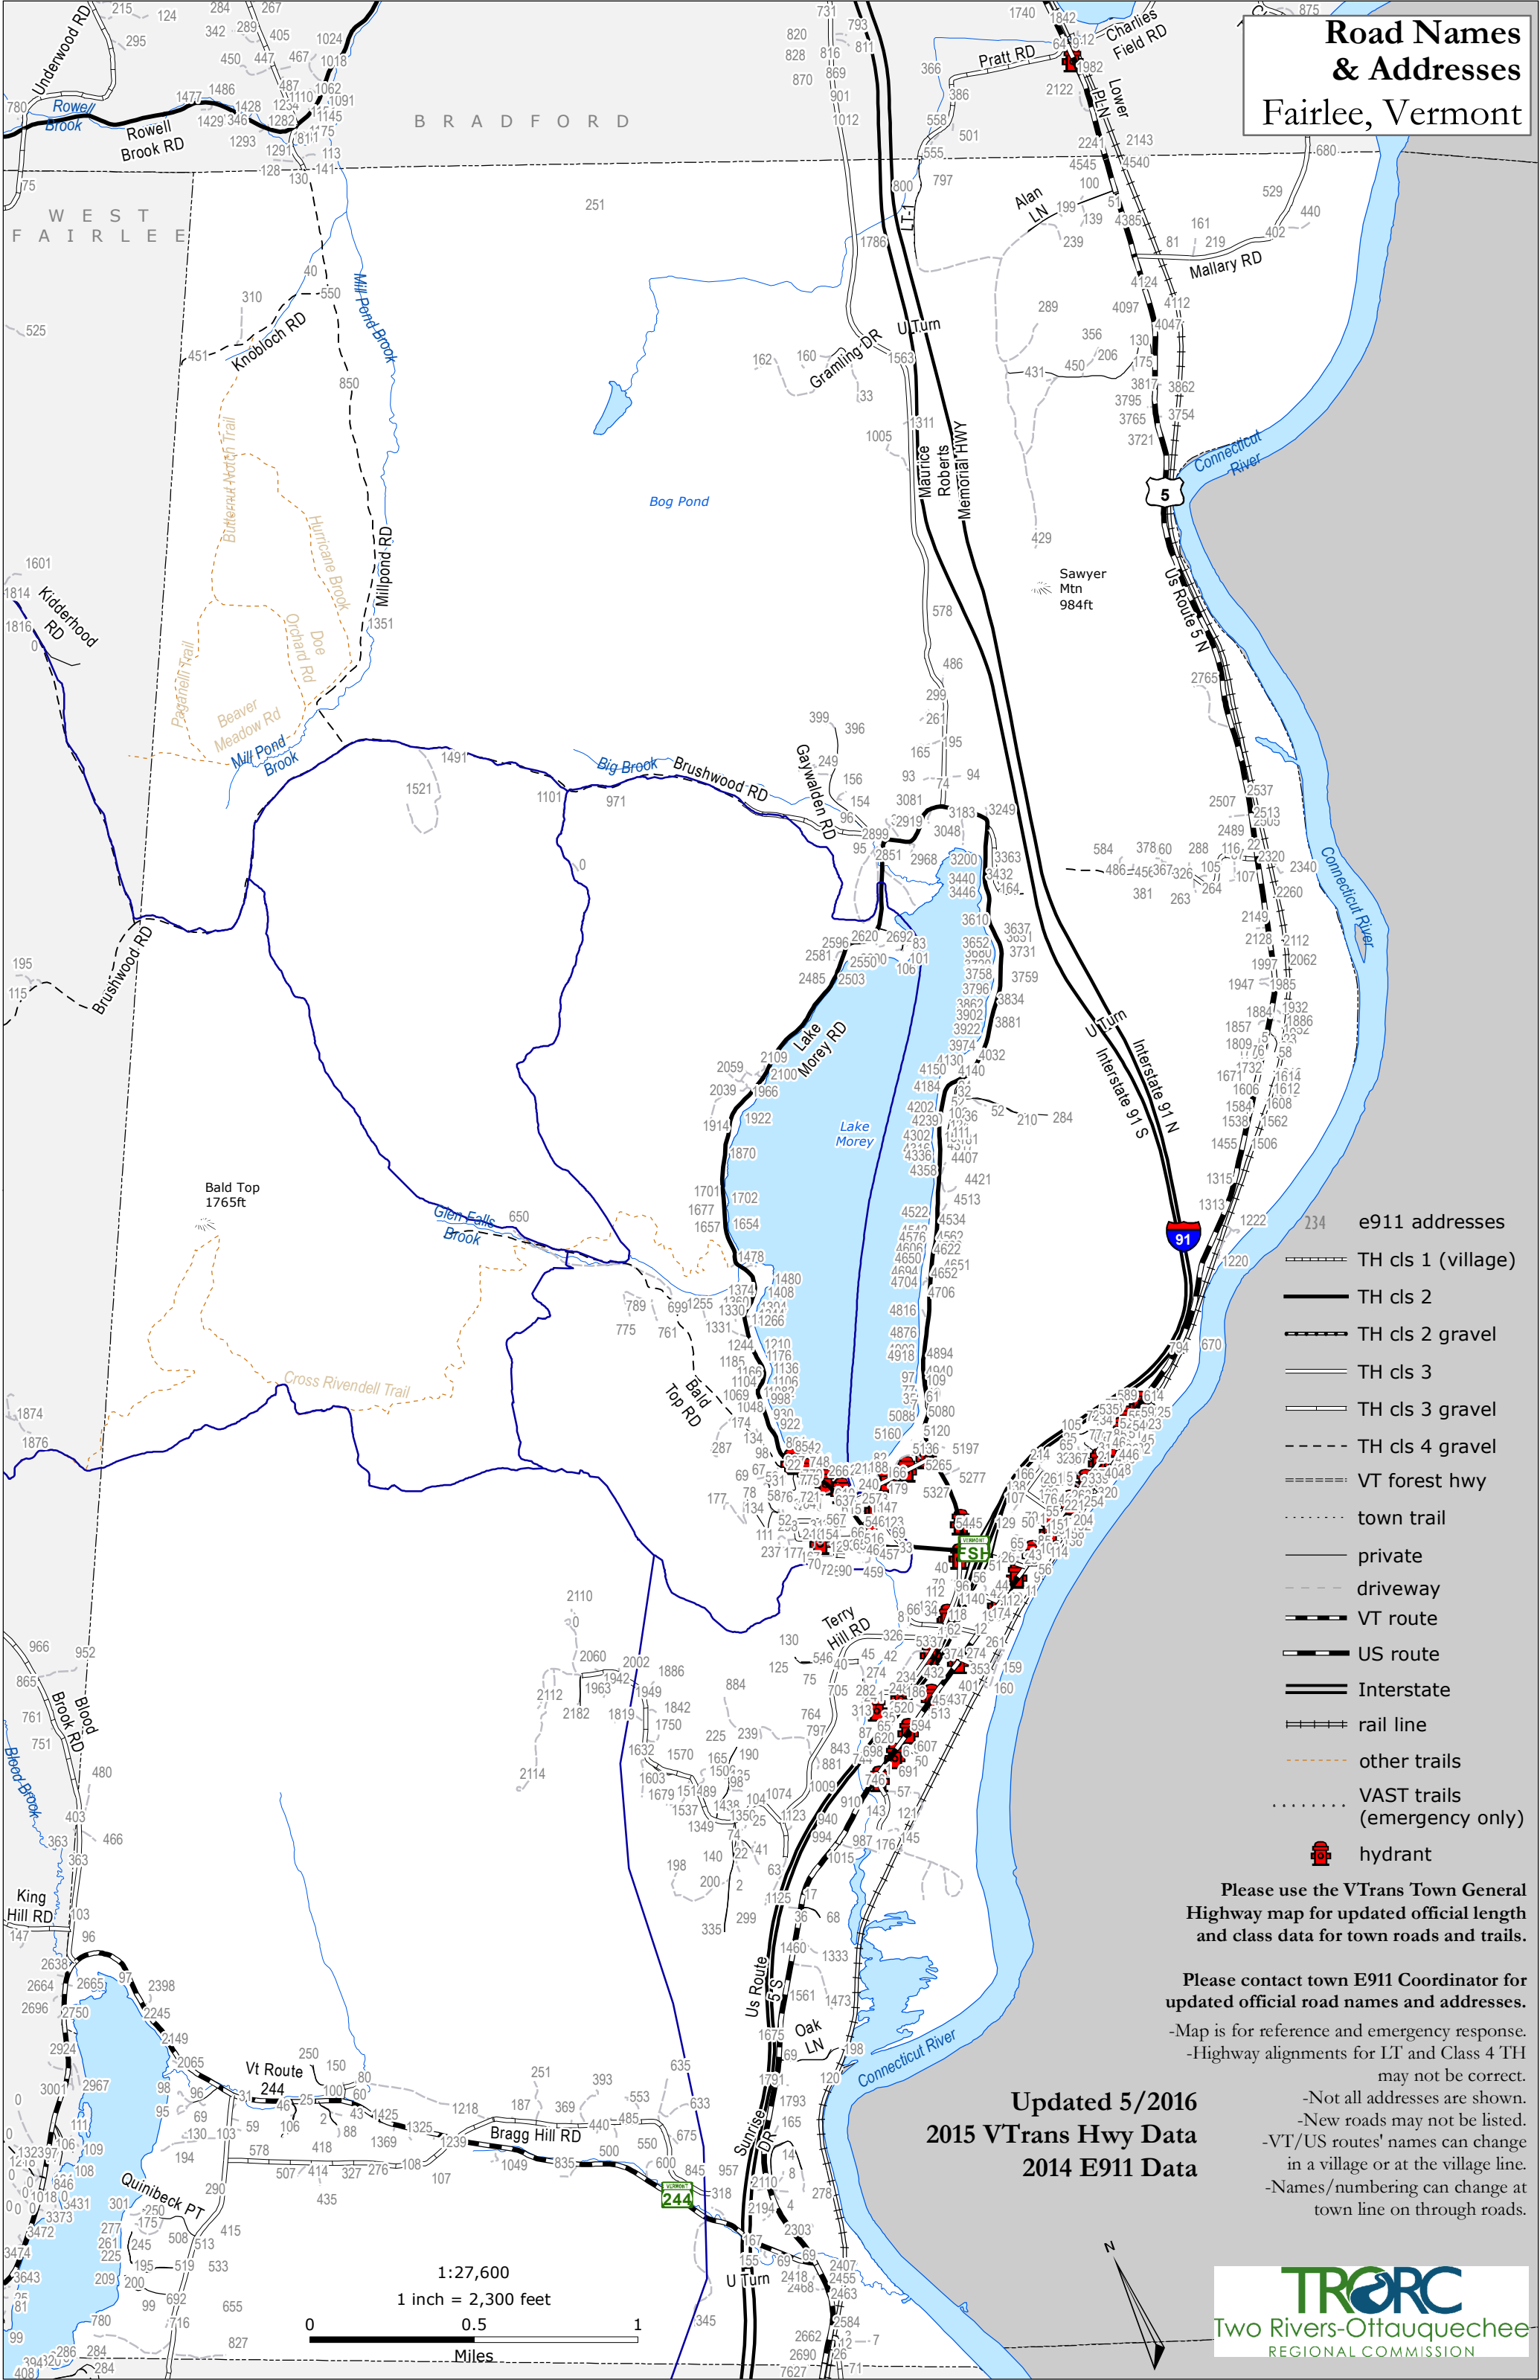

Road Names & Addresses

Fairlee, Vermont

- e911 addresses
- TH cls 1 (village)
- TH cls 2
- TH cls 2 gravel
- TH cls 3
- TH cls 3 gravel
- TH cls 4 gravel
- VT forest hwy
- town trail
- private
- driveway
- VT route
- US route
- Interstate
- rail line
- other trails
- VAST trails (emergency only)
- hydrant

Please use the VTrans Town General Highway map for updated official length and class data for town roads and trails.

Please contact town E911 Coordinator for updated official road names and addresses.

-Map is for reference and emergency response.

-Highway alignments for LT and Class 4 TH may not be correct.

-Not all addresses are shown.

-New roads may not be listed.

-VT/US routes' names can change in a village or at the village line.

-Names/numbering can change at town line on through roads.

Updated 5/2016
2015 VTrans Hwy Data
2014 E911 Data

1:27,600
1 inch = 2,300 feet