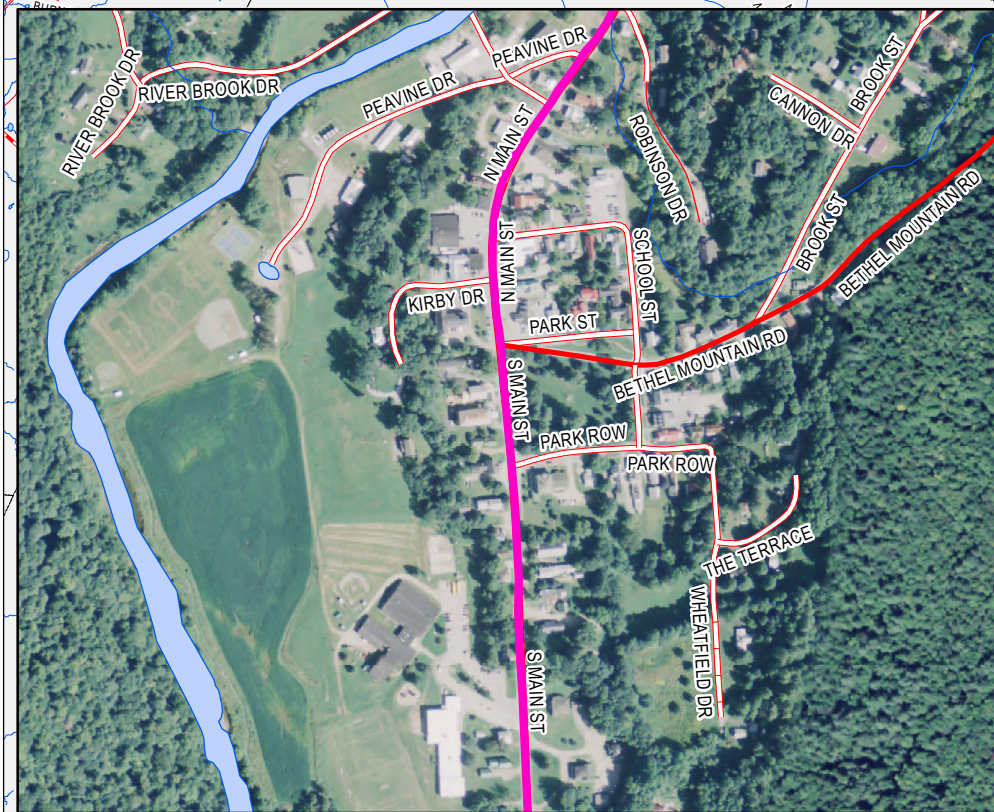

# Rochester Town Plan

## Transportation

Rochester, Vermont

Adopted April 27, 2020

Map 1 of 11

- VT route/TH cls 1
- TH cls 2
- TH cls 2 gravel
- TH cls 3
- TH cls 3 gravel
- TH cls 4
- trail
- private
- US route
- US interstate
- VT forest hwy
- Conserved
- Park & Ride
- Stagecoach Route