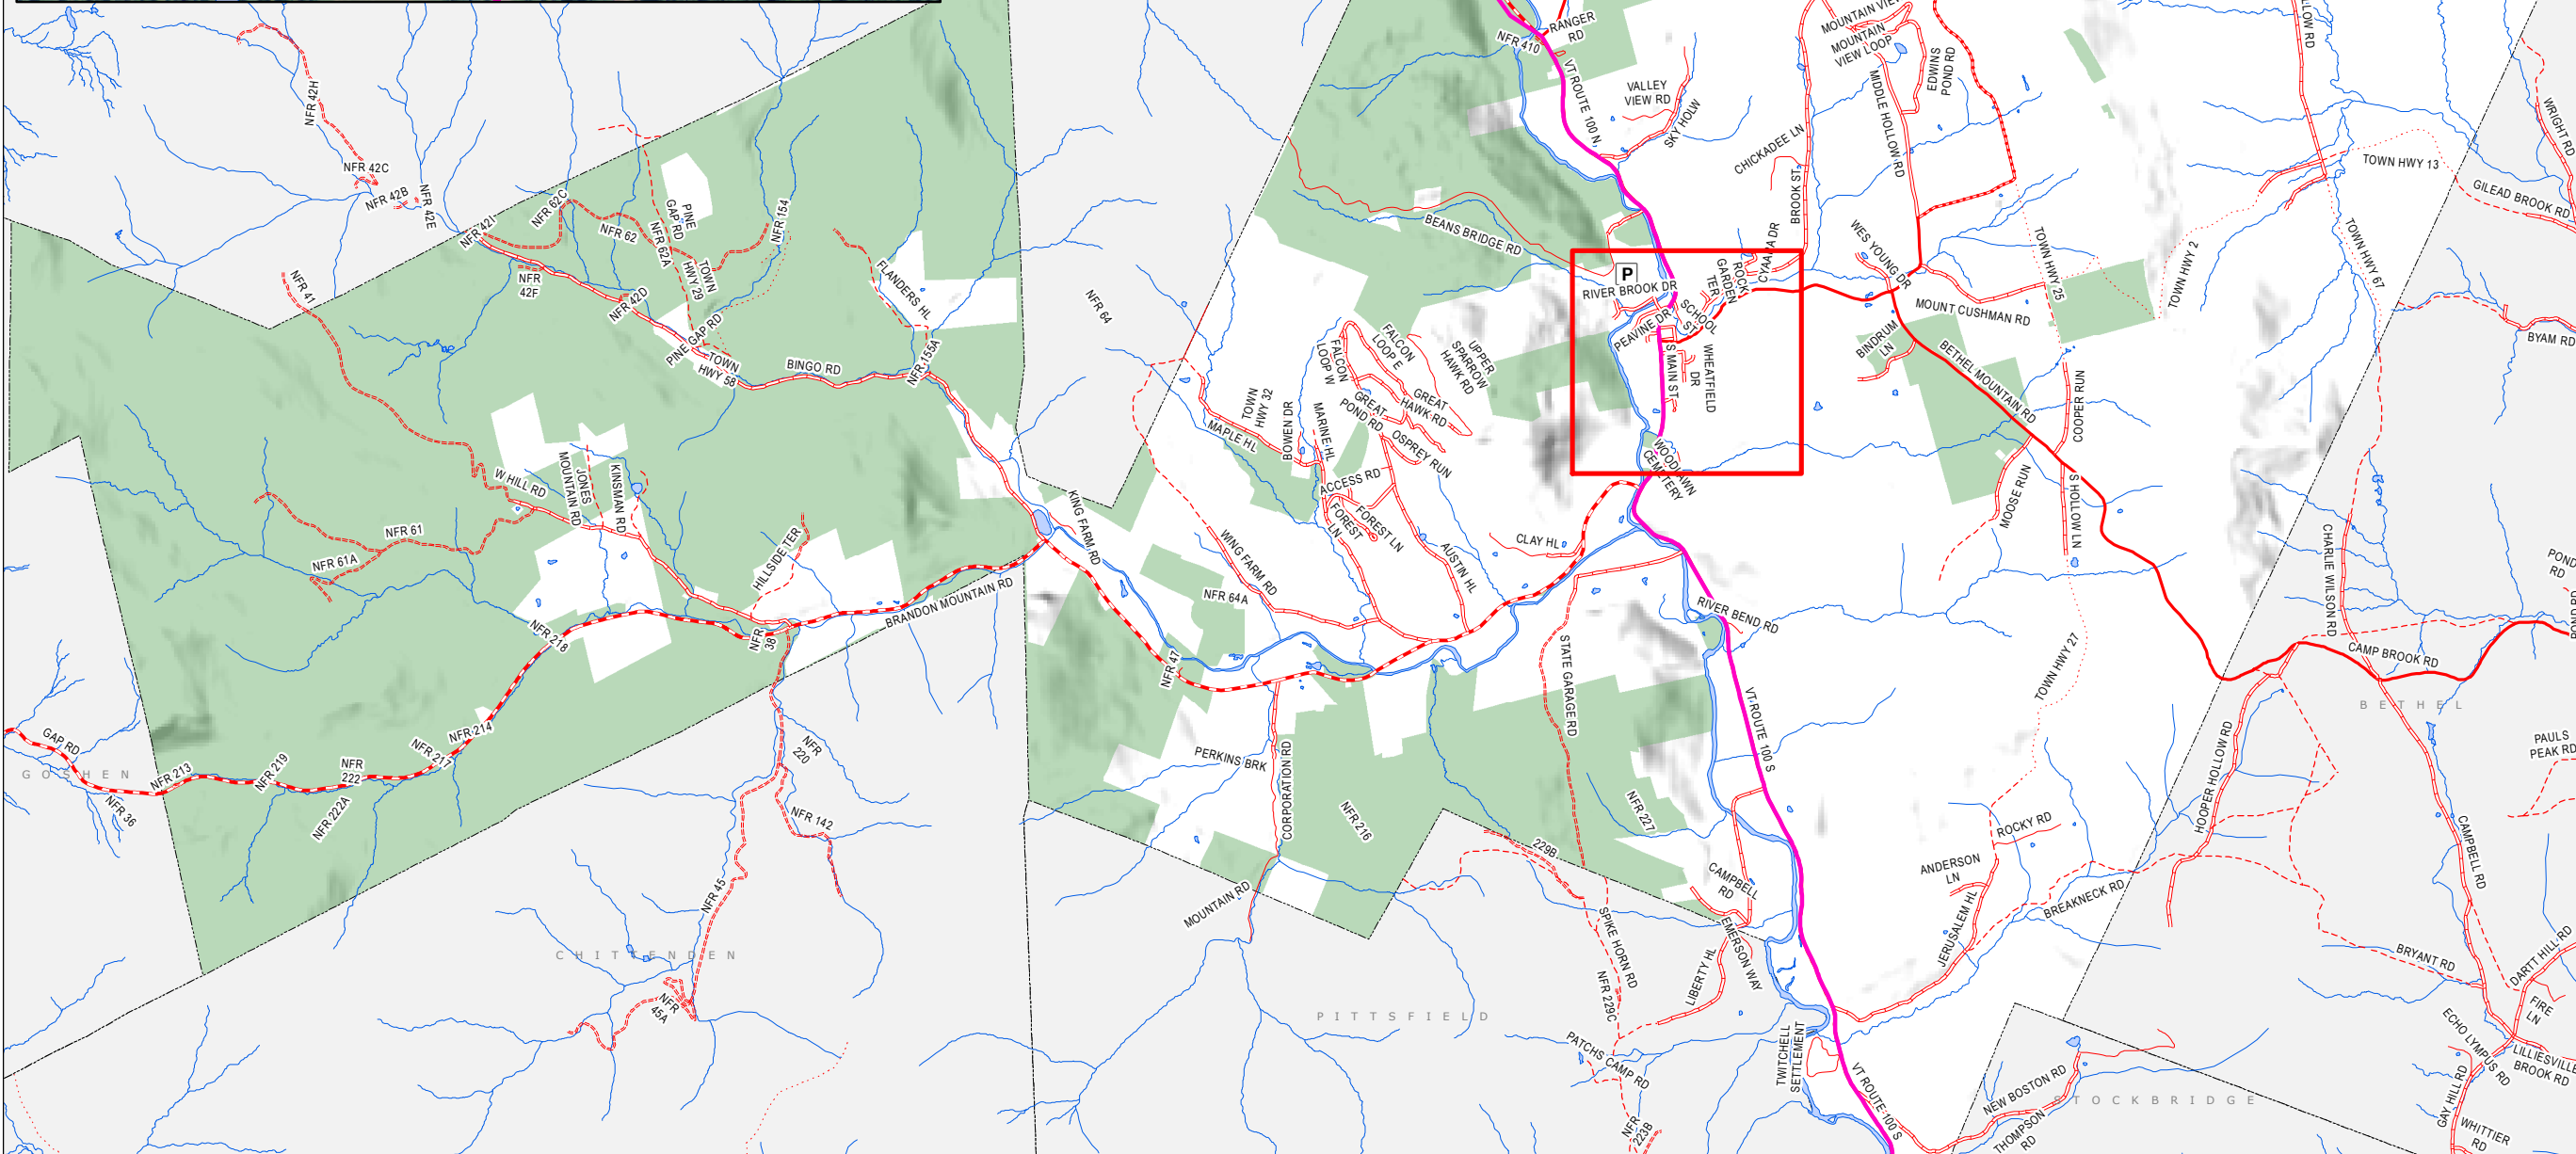

# Rochester Town Plan

## Transportation

Rochester, Vermont

Adopted April 27, 2020

Map 1 of 11

- VT route/TH cls 1
- TH cls 2
- TH cls 2 gravel
- TH cls 3
- TH cls 3 gravel
- TH cls 4
- trail
- private
- US route
- US interstate
- VT forest hwy
- Conserved
- Park & Ride
- Stagecoach Route