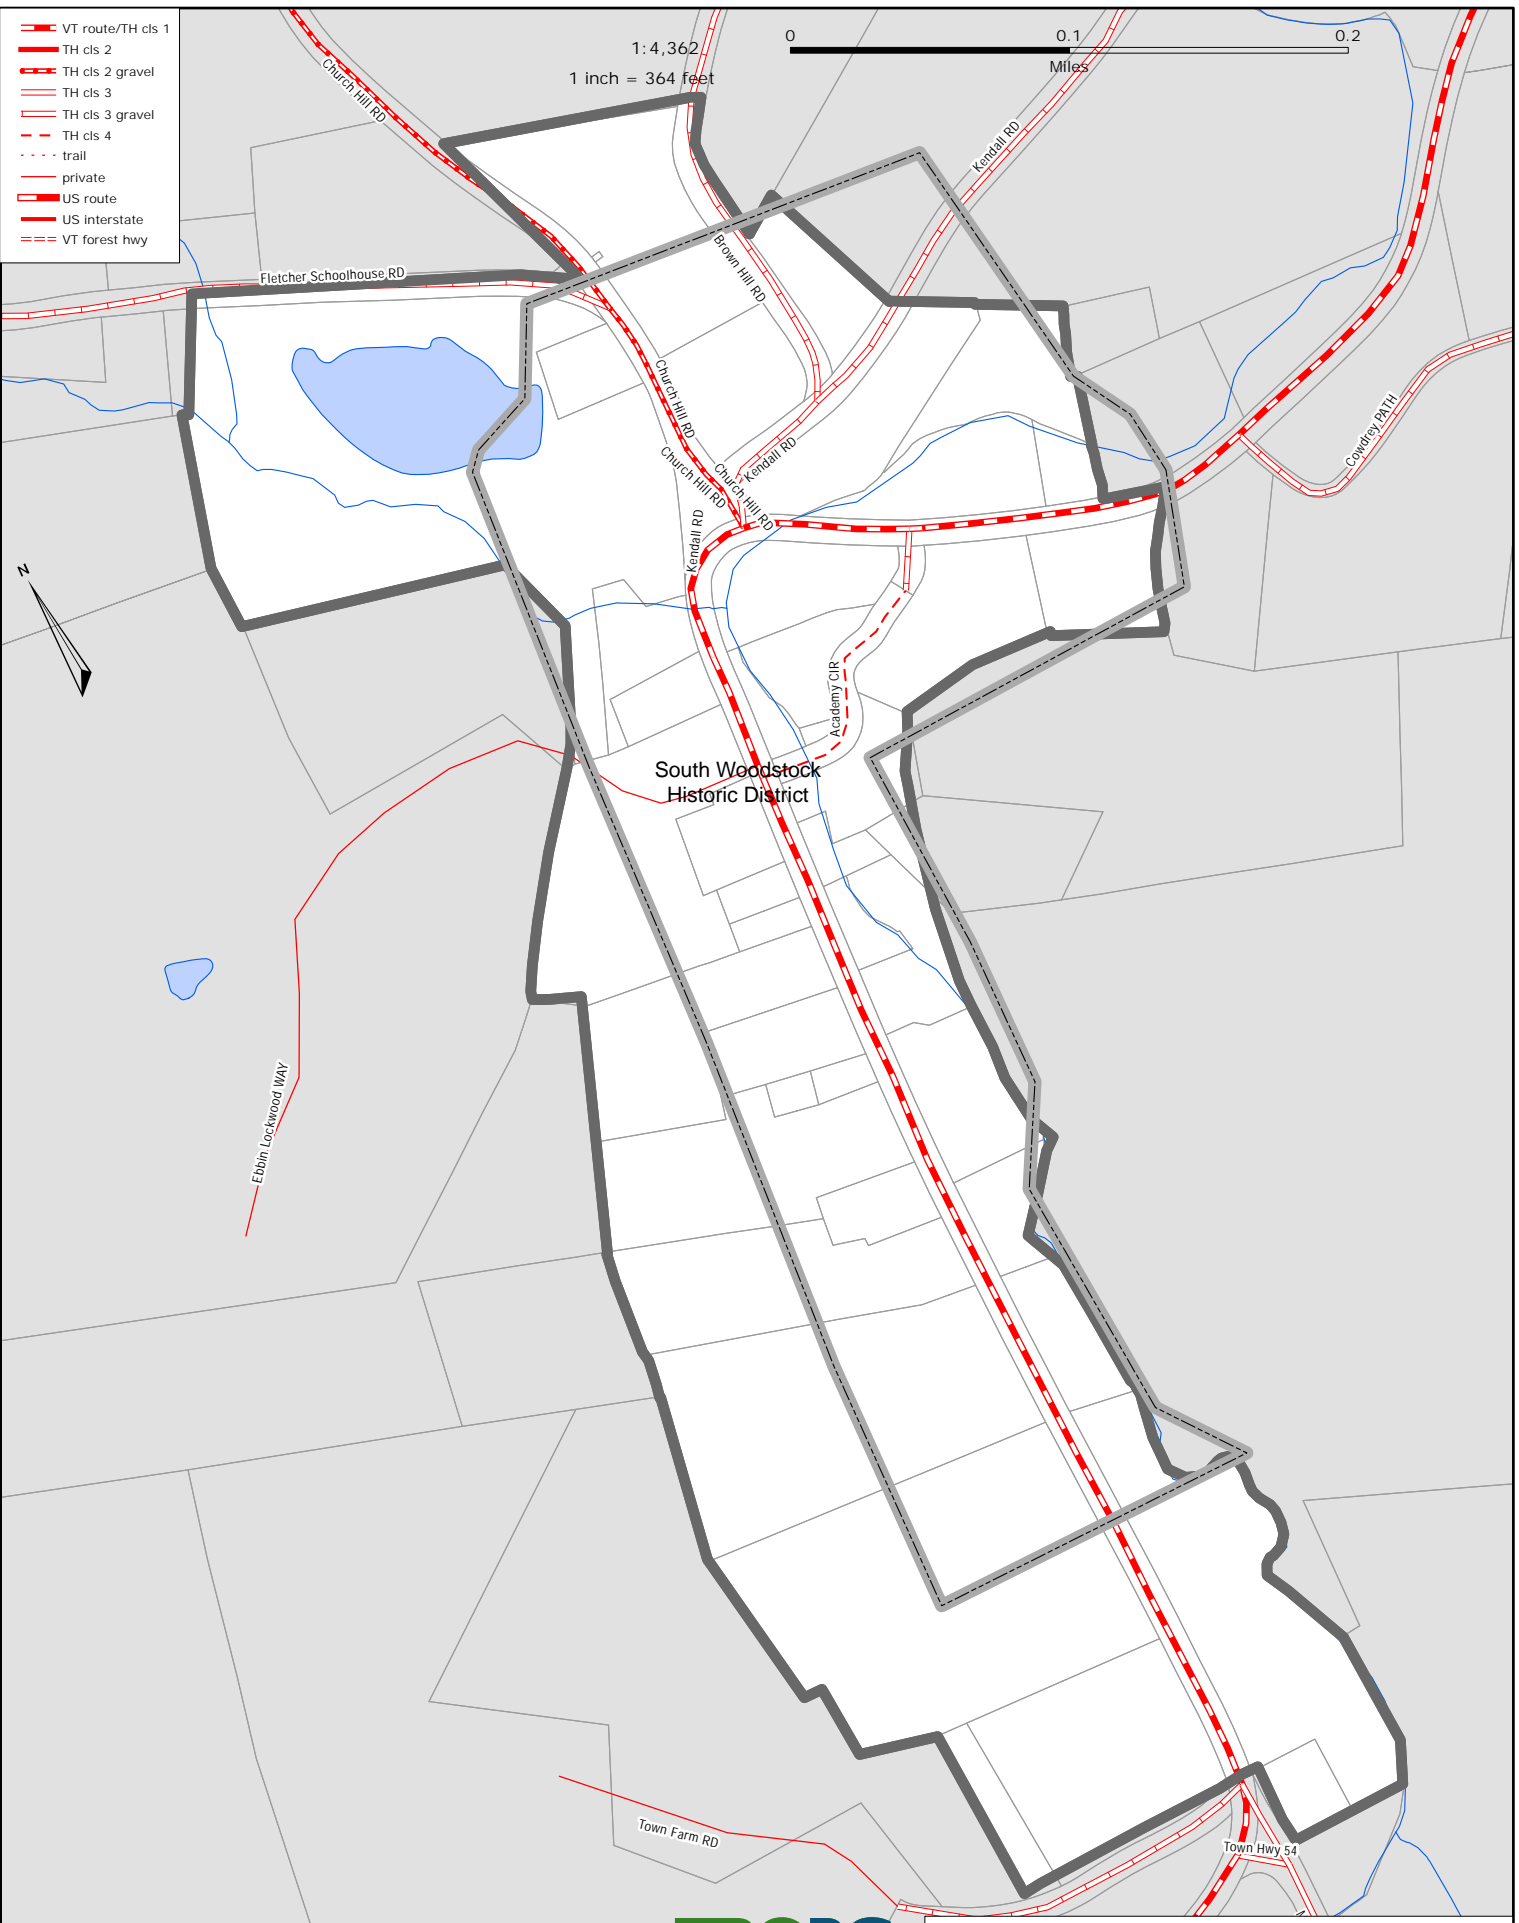

-  VT route/TH cls 1
-  TH cls 2
-  TH cls 2 gravel
-  TH cls 3
-  TH cls 3 gravel
-  TH cls 4
-  trail
-  private
-  US route
-  US Interstate
-  VT forest hwy

1:4,362
1 inch = 364 feet

South Woodstock
Historic District