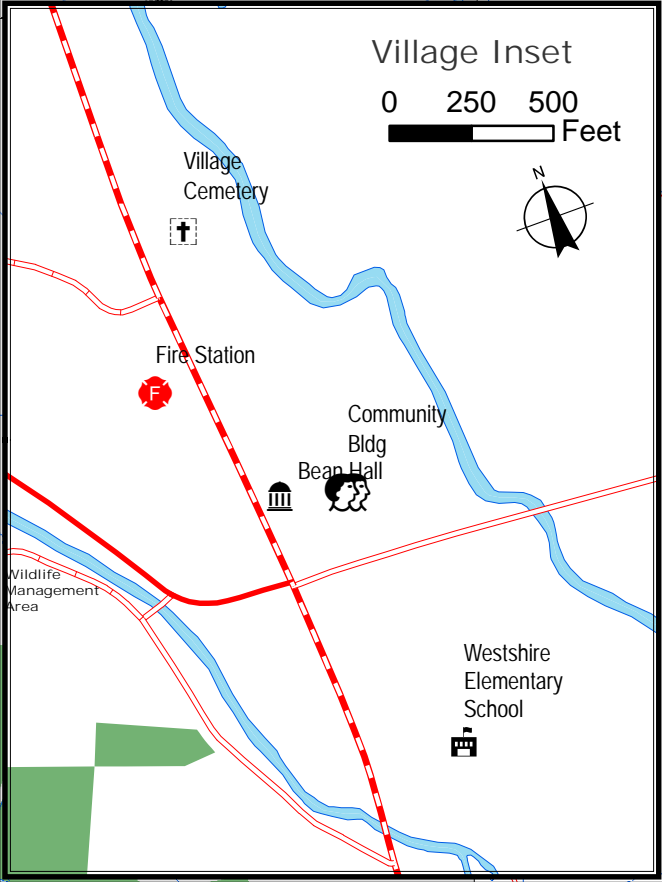

Current and Proposed Utilities, Facilities, and Education

West Fairlee, VT Town Plan

Map 4 of 6
Adopted 11/20/2023

- Utilities, Facilities & Education**
- Bean Hall
 - Boat Launch
 - Community Building
 - Fire Station
 - Southworth Park
 - Town Garage
 - Westshire Elementary School
- Conserved Lands - public & private
 - Southworth Park

- US route
- VT route/TH cls 1
- TH cls 2
- TH cls 2 gravel
- TH cls 3
- TH cls 3 gravel
- TH cls 4 gravel
- private
- railroad