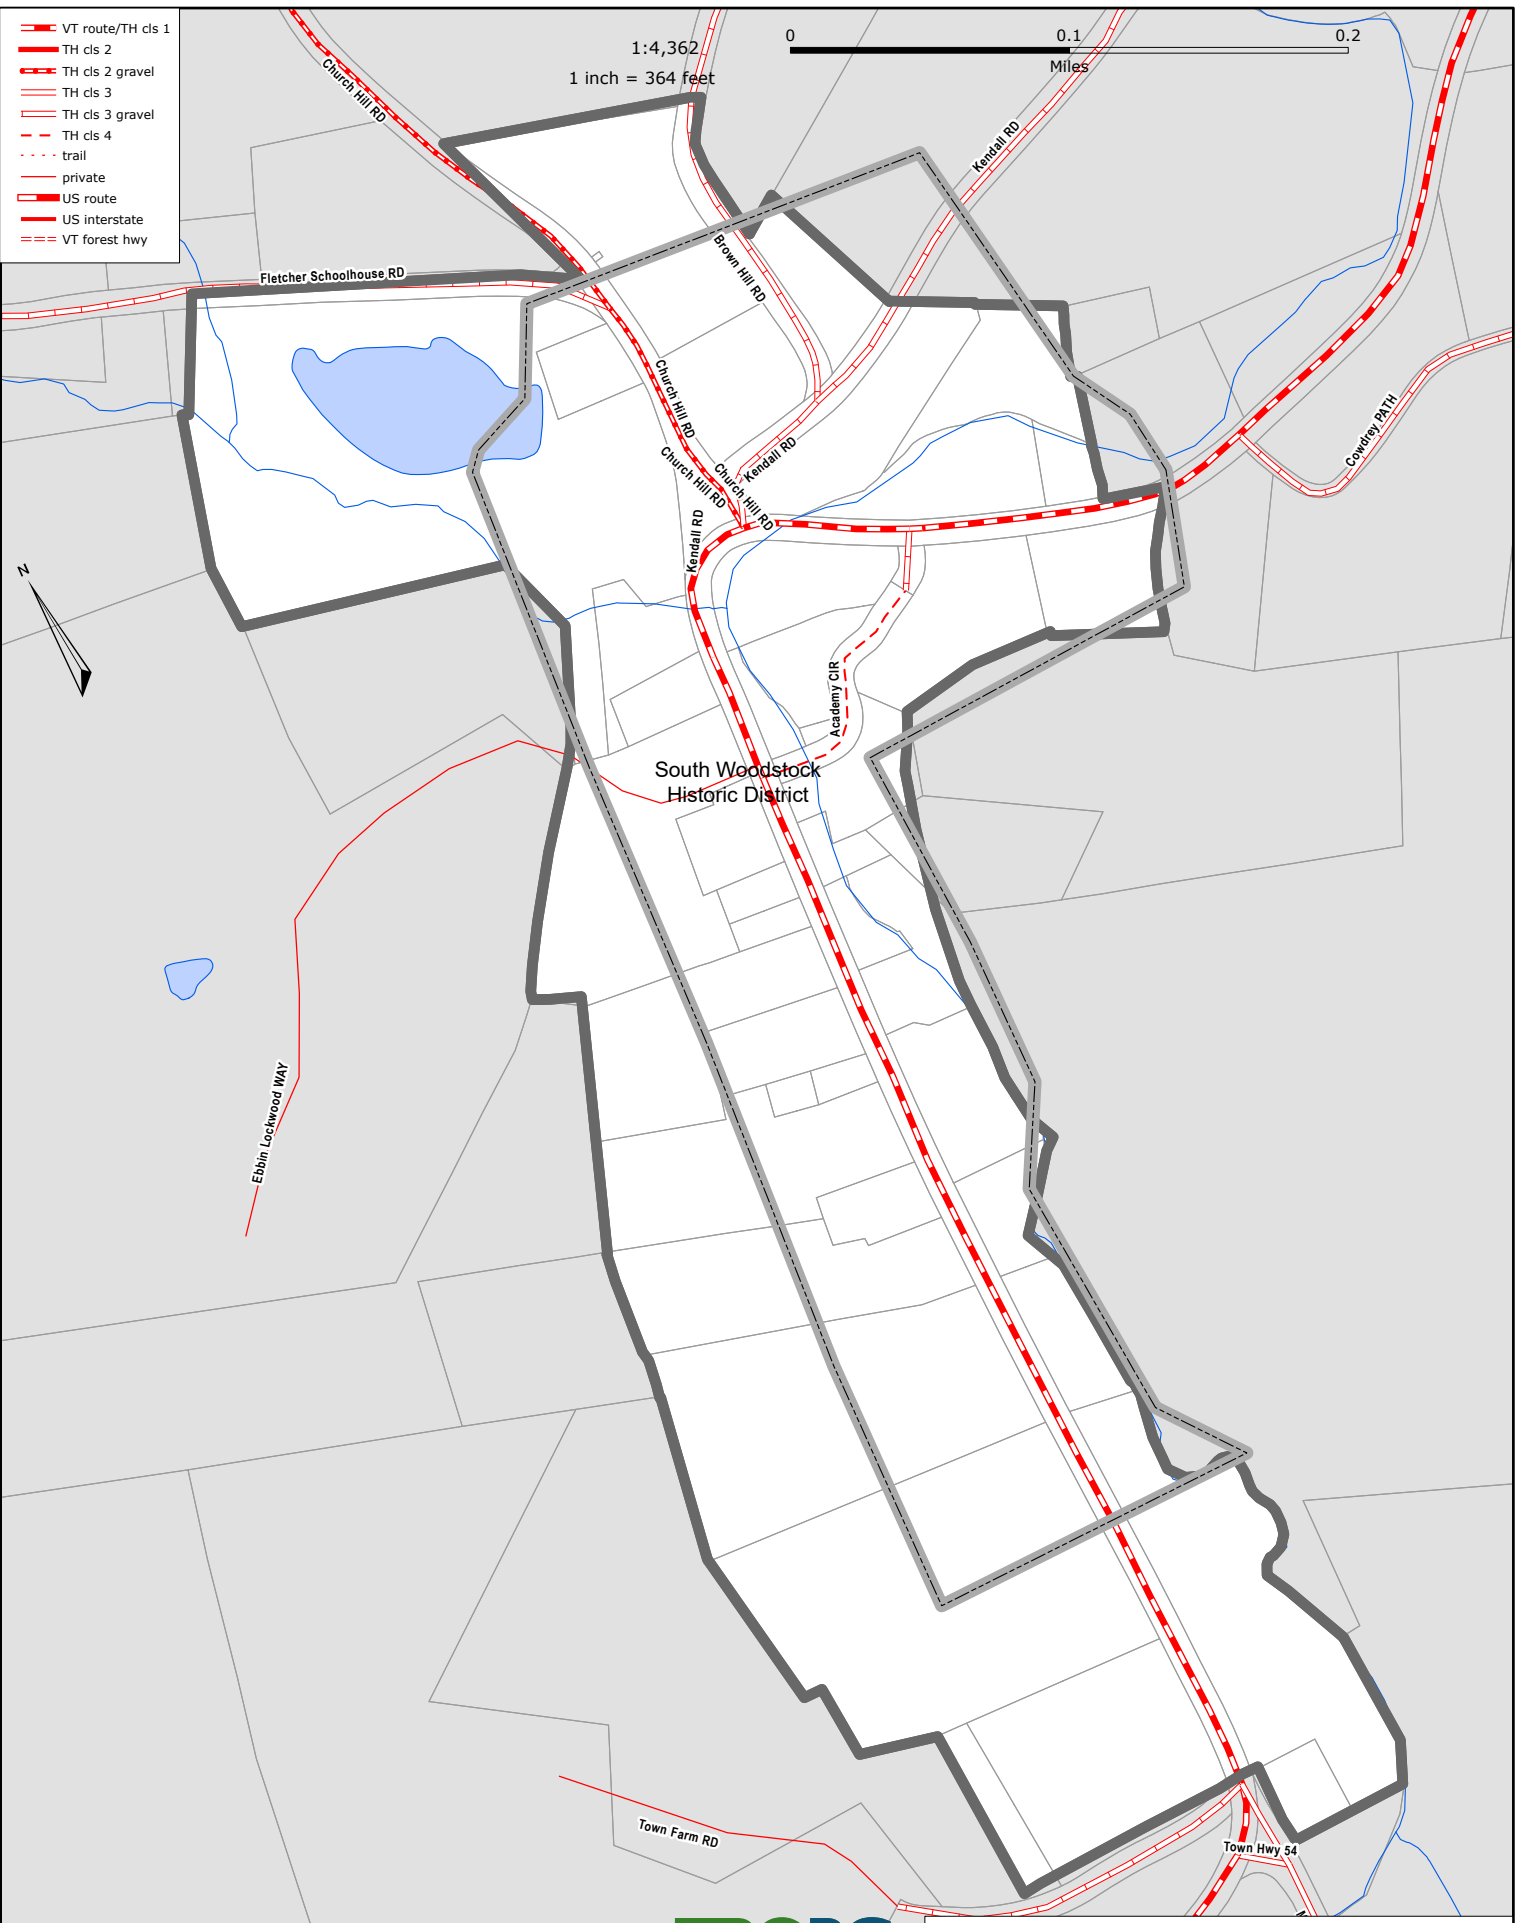

-  VT route/TH cls 1
-  TH cls 2
-  TH cls 2 gravel
-  TH cls 3
-  TH cls 3 gravel
-  TH cls 4
-  trail
-  private
-  US route
-  US interstate
-  VT forest hwy

1:4,362  
1 inch = 364 feet

South Woodstock  
Historic District