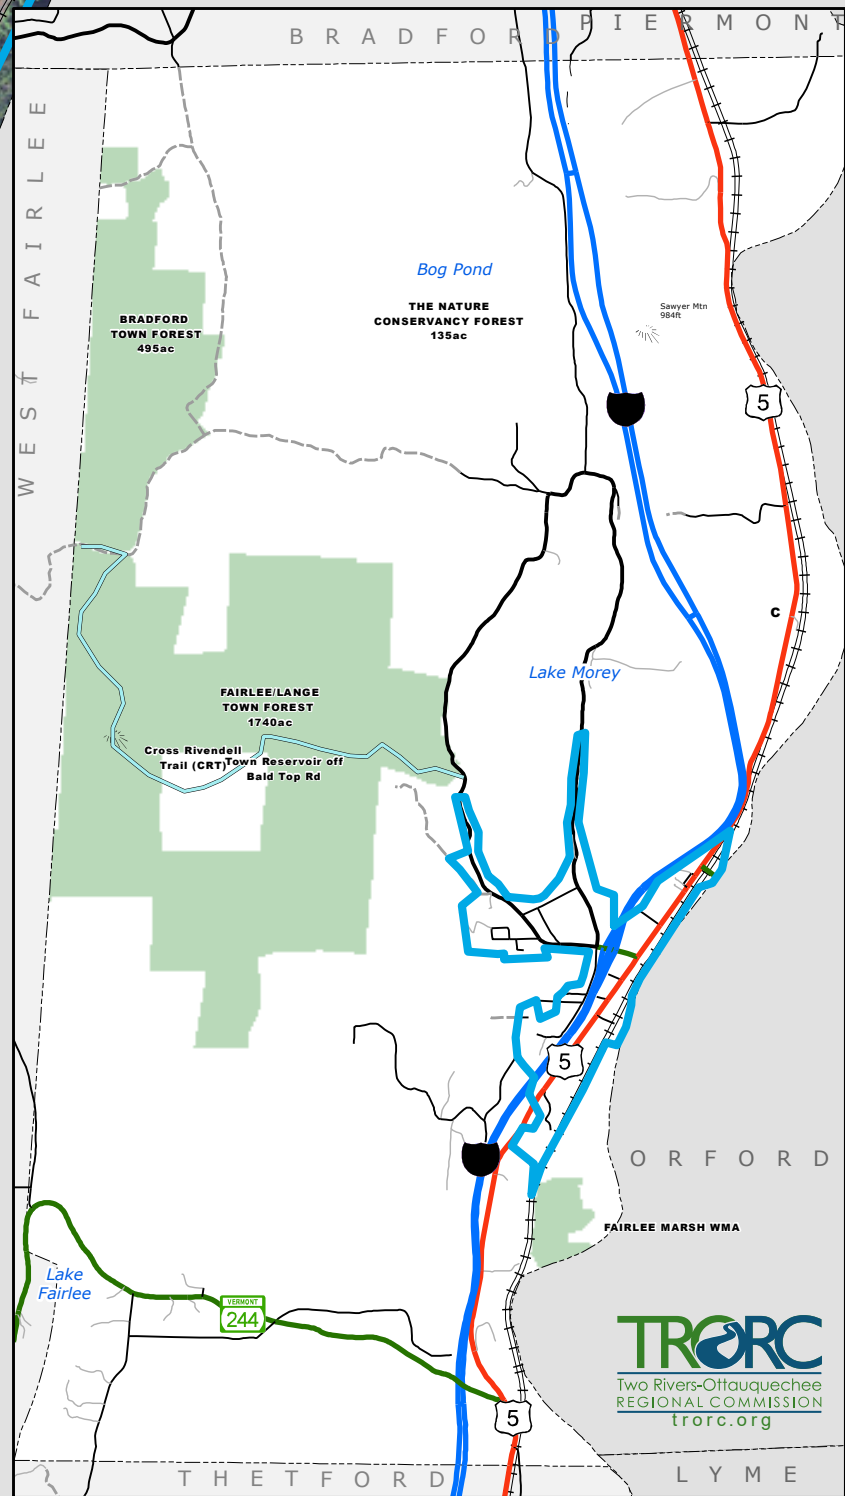

0 0.25 0.5
Miles

Town Facilities
 Fairlee, Vermont
Town Plan
Map 4 of 5
Adopted: 1/21/2020

- + town facility
- public land
- water service

FAIRLEE MARSH WMA