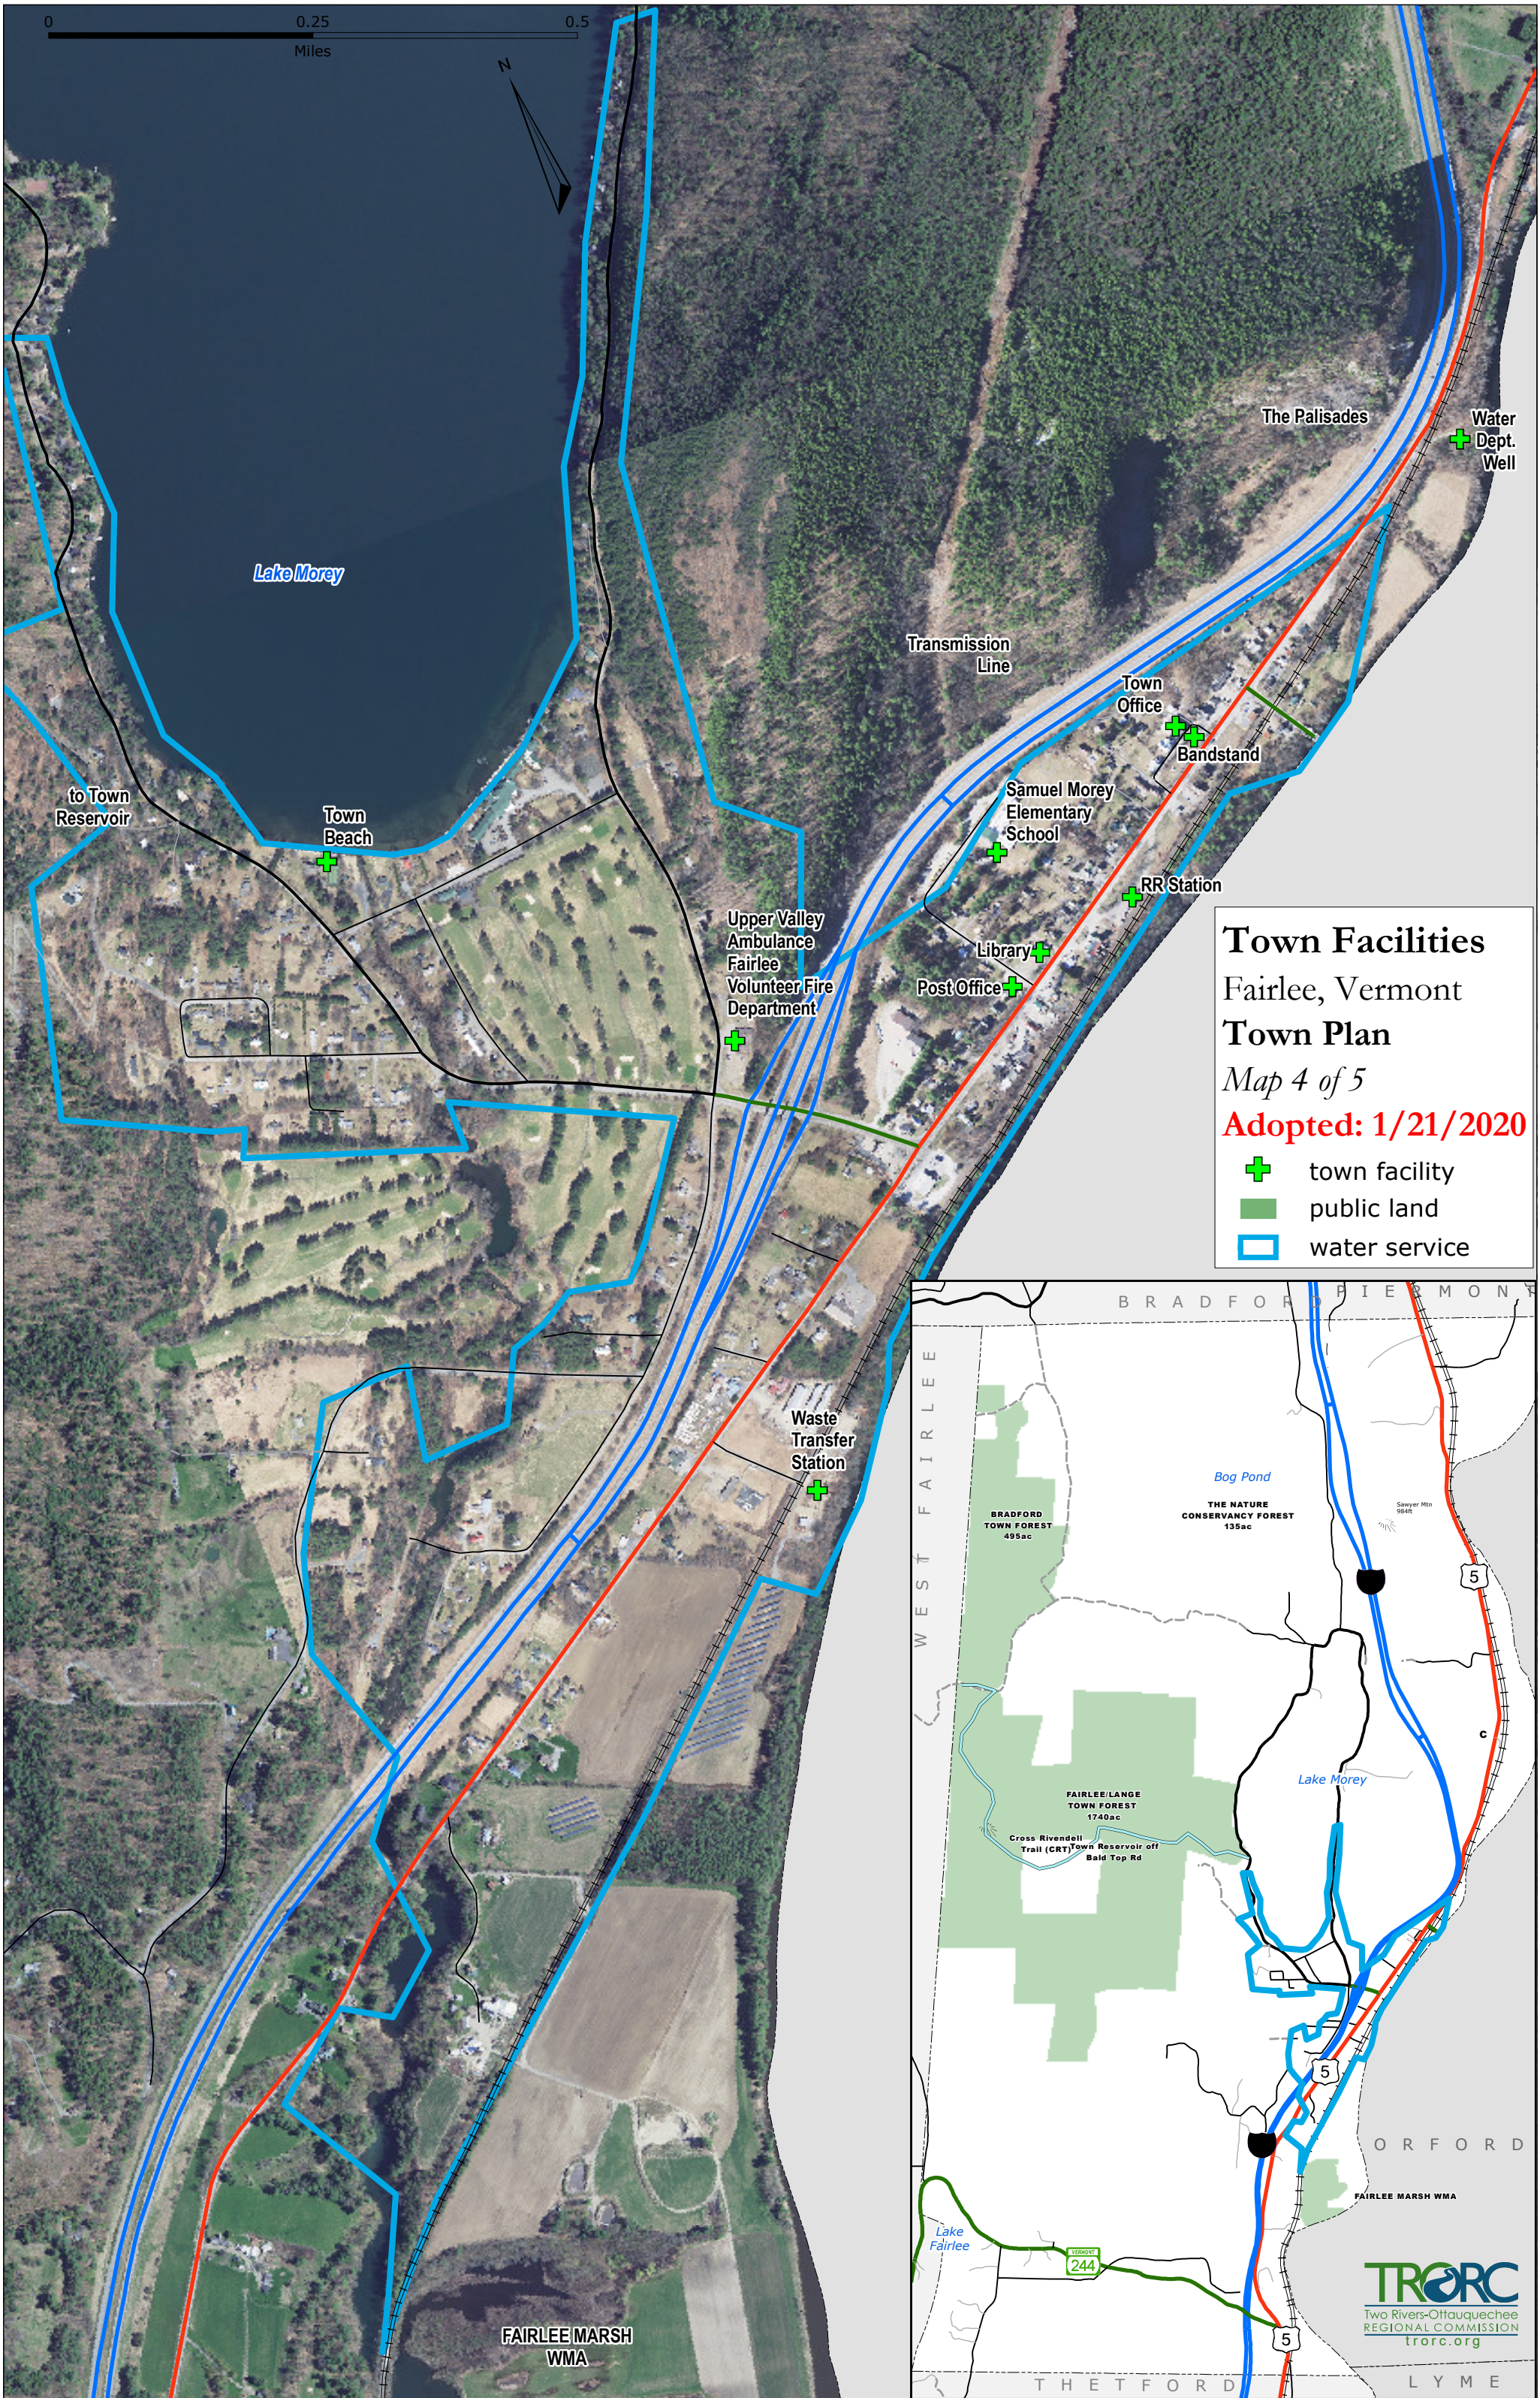

0 0.25 0.5
Miles

Town Facilities
 Fairlee, Vermont
Town Plan
Map 4 of 5
Adopted: 1/21/2020

- + town facility
- public land
- water service

FAIRLEE MARSH WMA