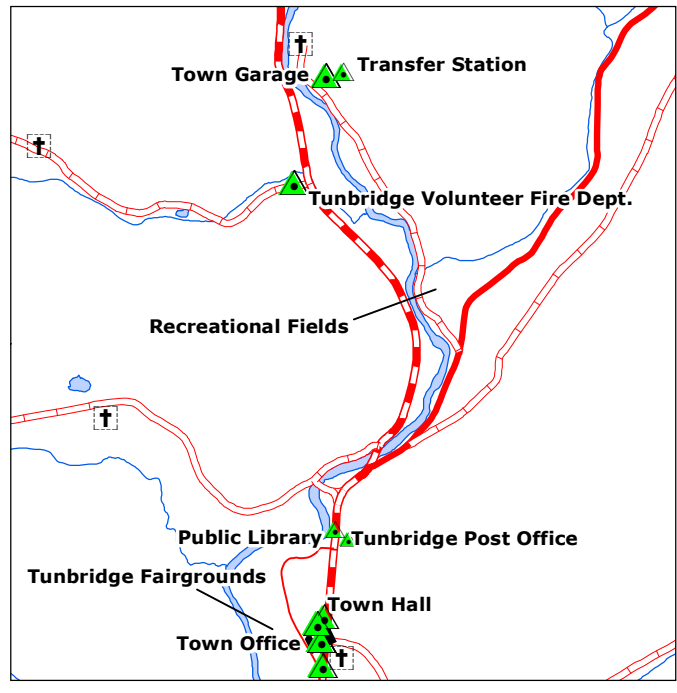

Utilities, Facilities and Education

Tunbridge, Vermont

Map 3 of 6

- | | |
|--------------------------|-------------------------------------|
| TH cls 1 (village VT rt) | Utilities, Facilities and Education |
| TH cls 2 | Churches |
| TH cls 2 gravel | Cemeteries |
| TH cls 3 | State Registered Water Supply |
| TH cls 3 gravel | E911 Addresses |
| TH cls 4 gravel | |
| TH cls 4 primitive | |
| TH cls 4 impassable | |
| VT forest hwy | |
| trail | |
| private | |
| VT route | |
| US route | |
| US interstate | |