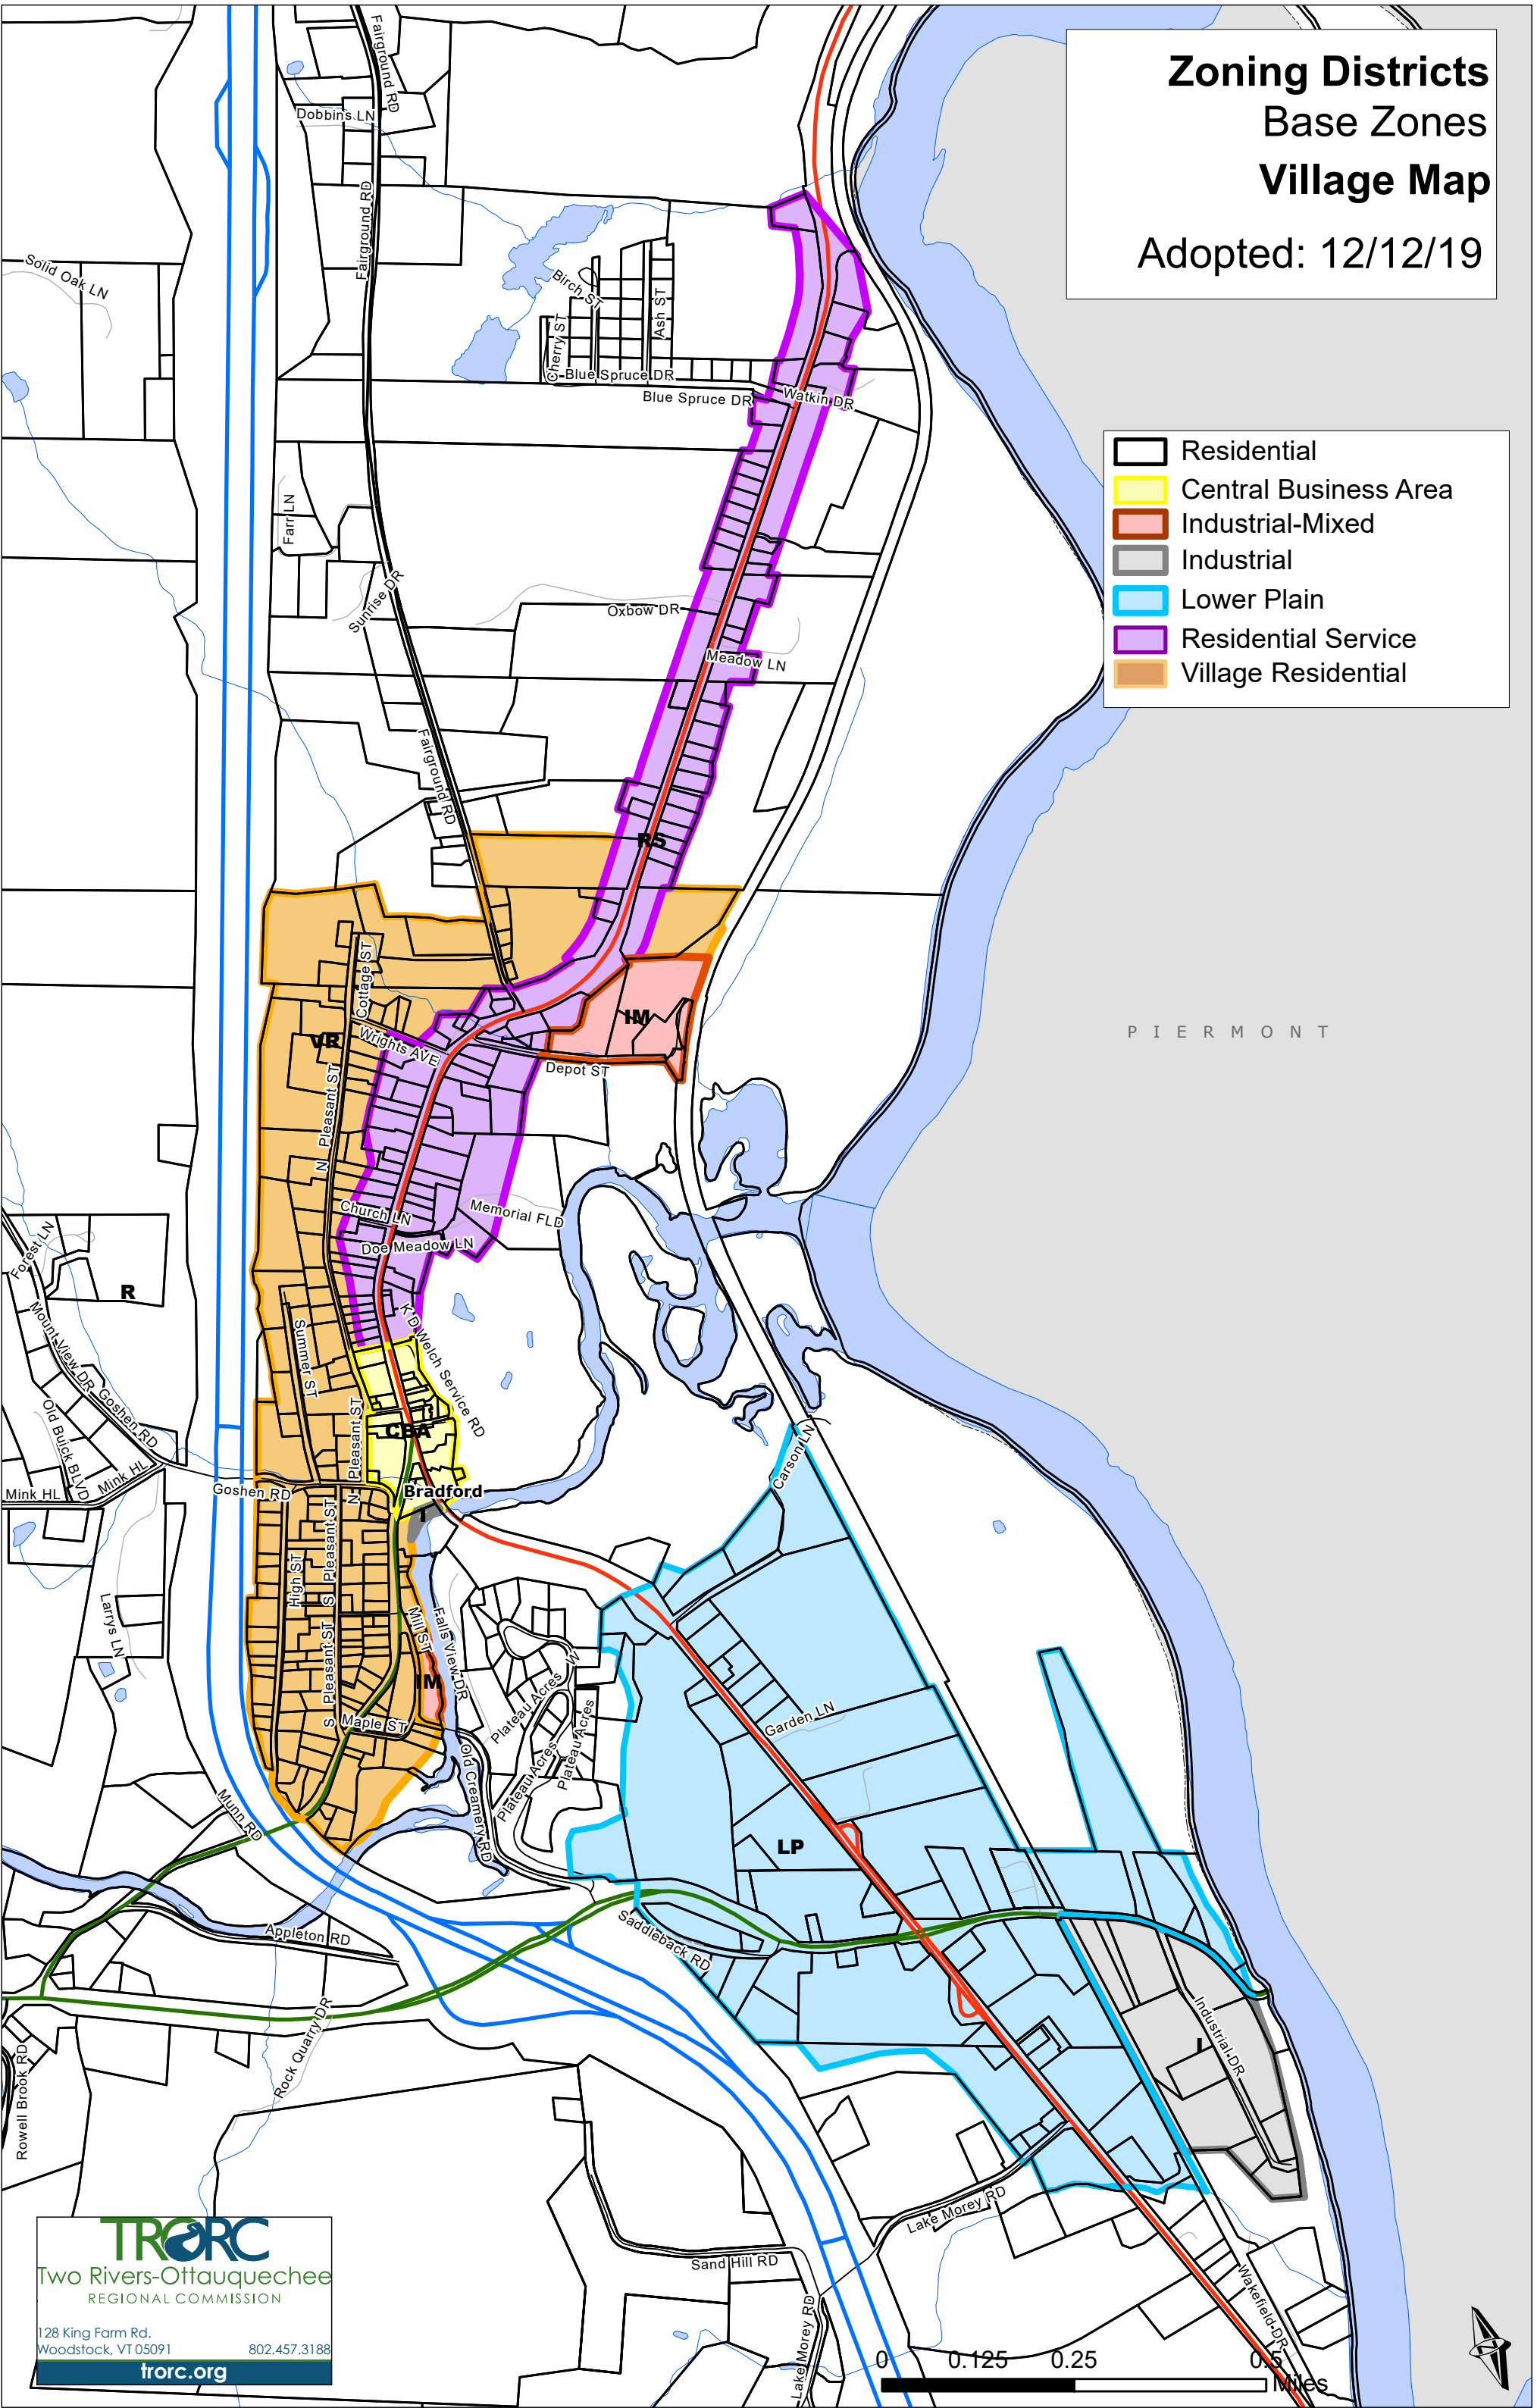

# Zoning Districts Base Zones Village Map

Adopted: 12/12/19

- Residential
- Central Business Area
- Industrial-Mixed
- Industrial
- Lower Plain
- Residential Service
- Village Residential

P I E R M O N T