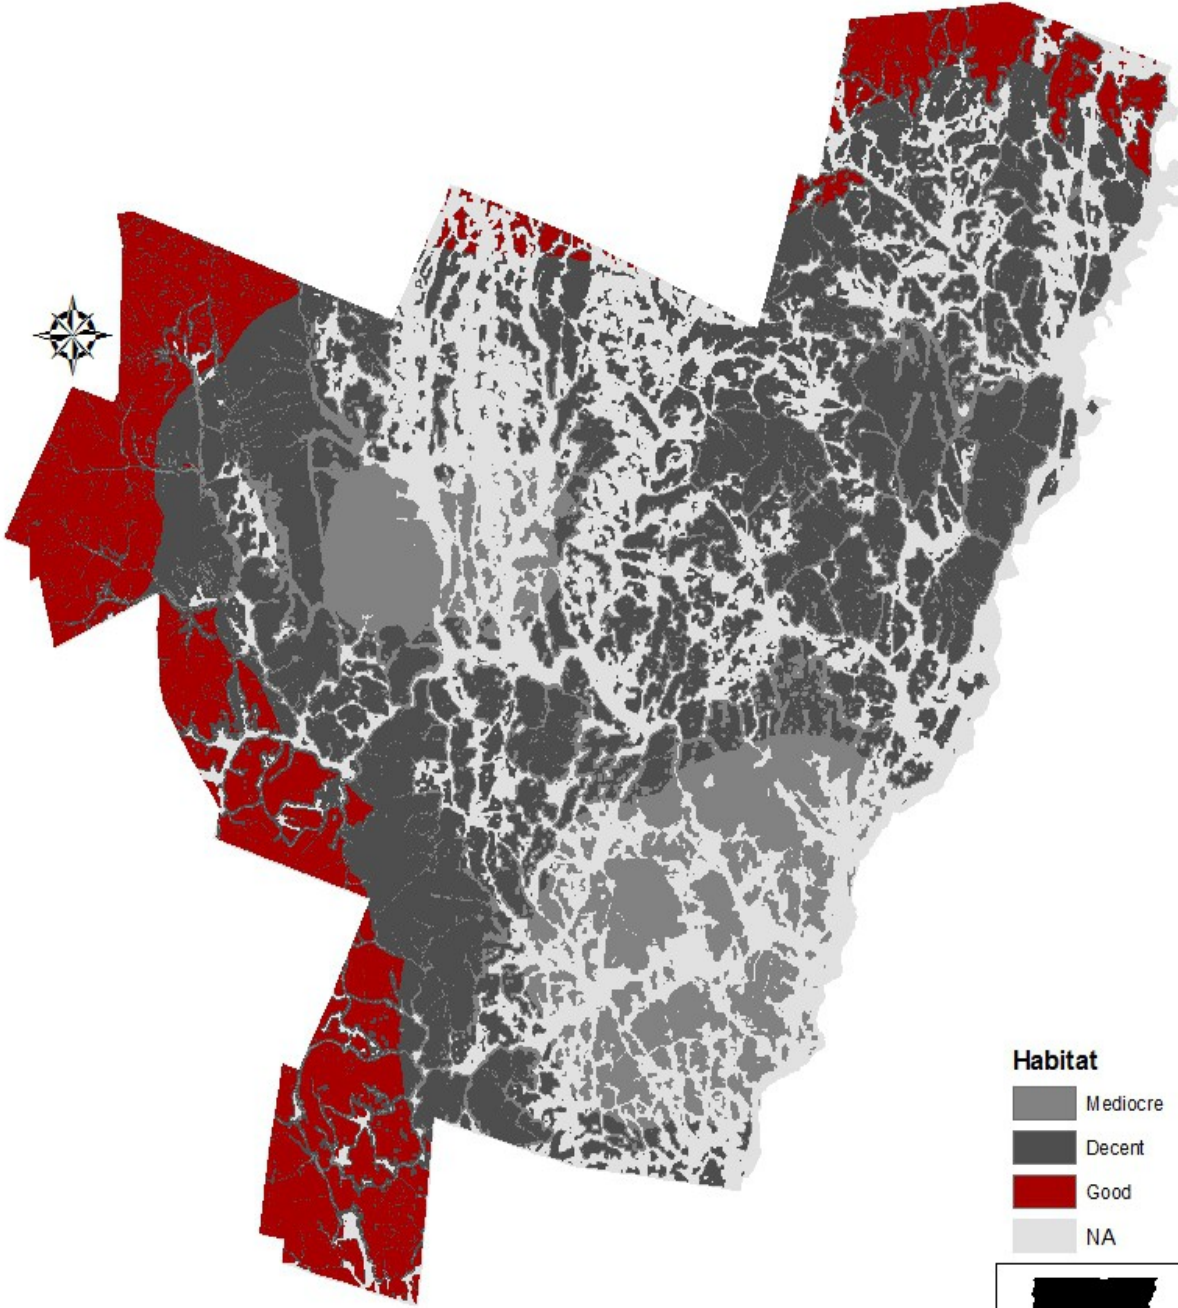

Wildlife Linkage Analysis in the Two Rivers-Ottauquechee Region

Habitat

- Mediocre
- Decent
- Good
- NA

Ezekiel Mulder
12/21/2018
Vermont State_Plane 1983

0 5 10 Miles