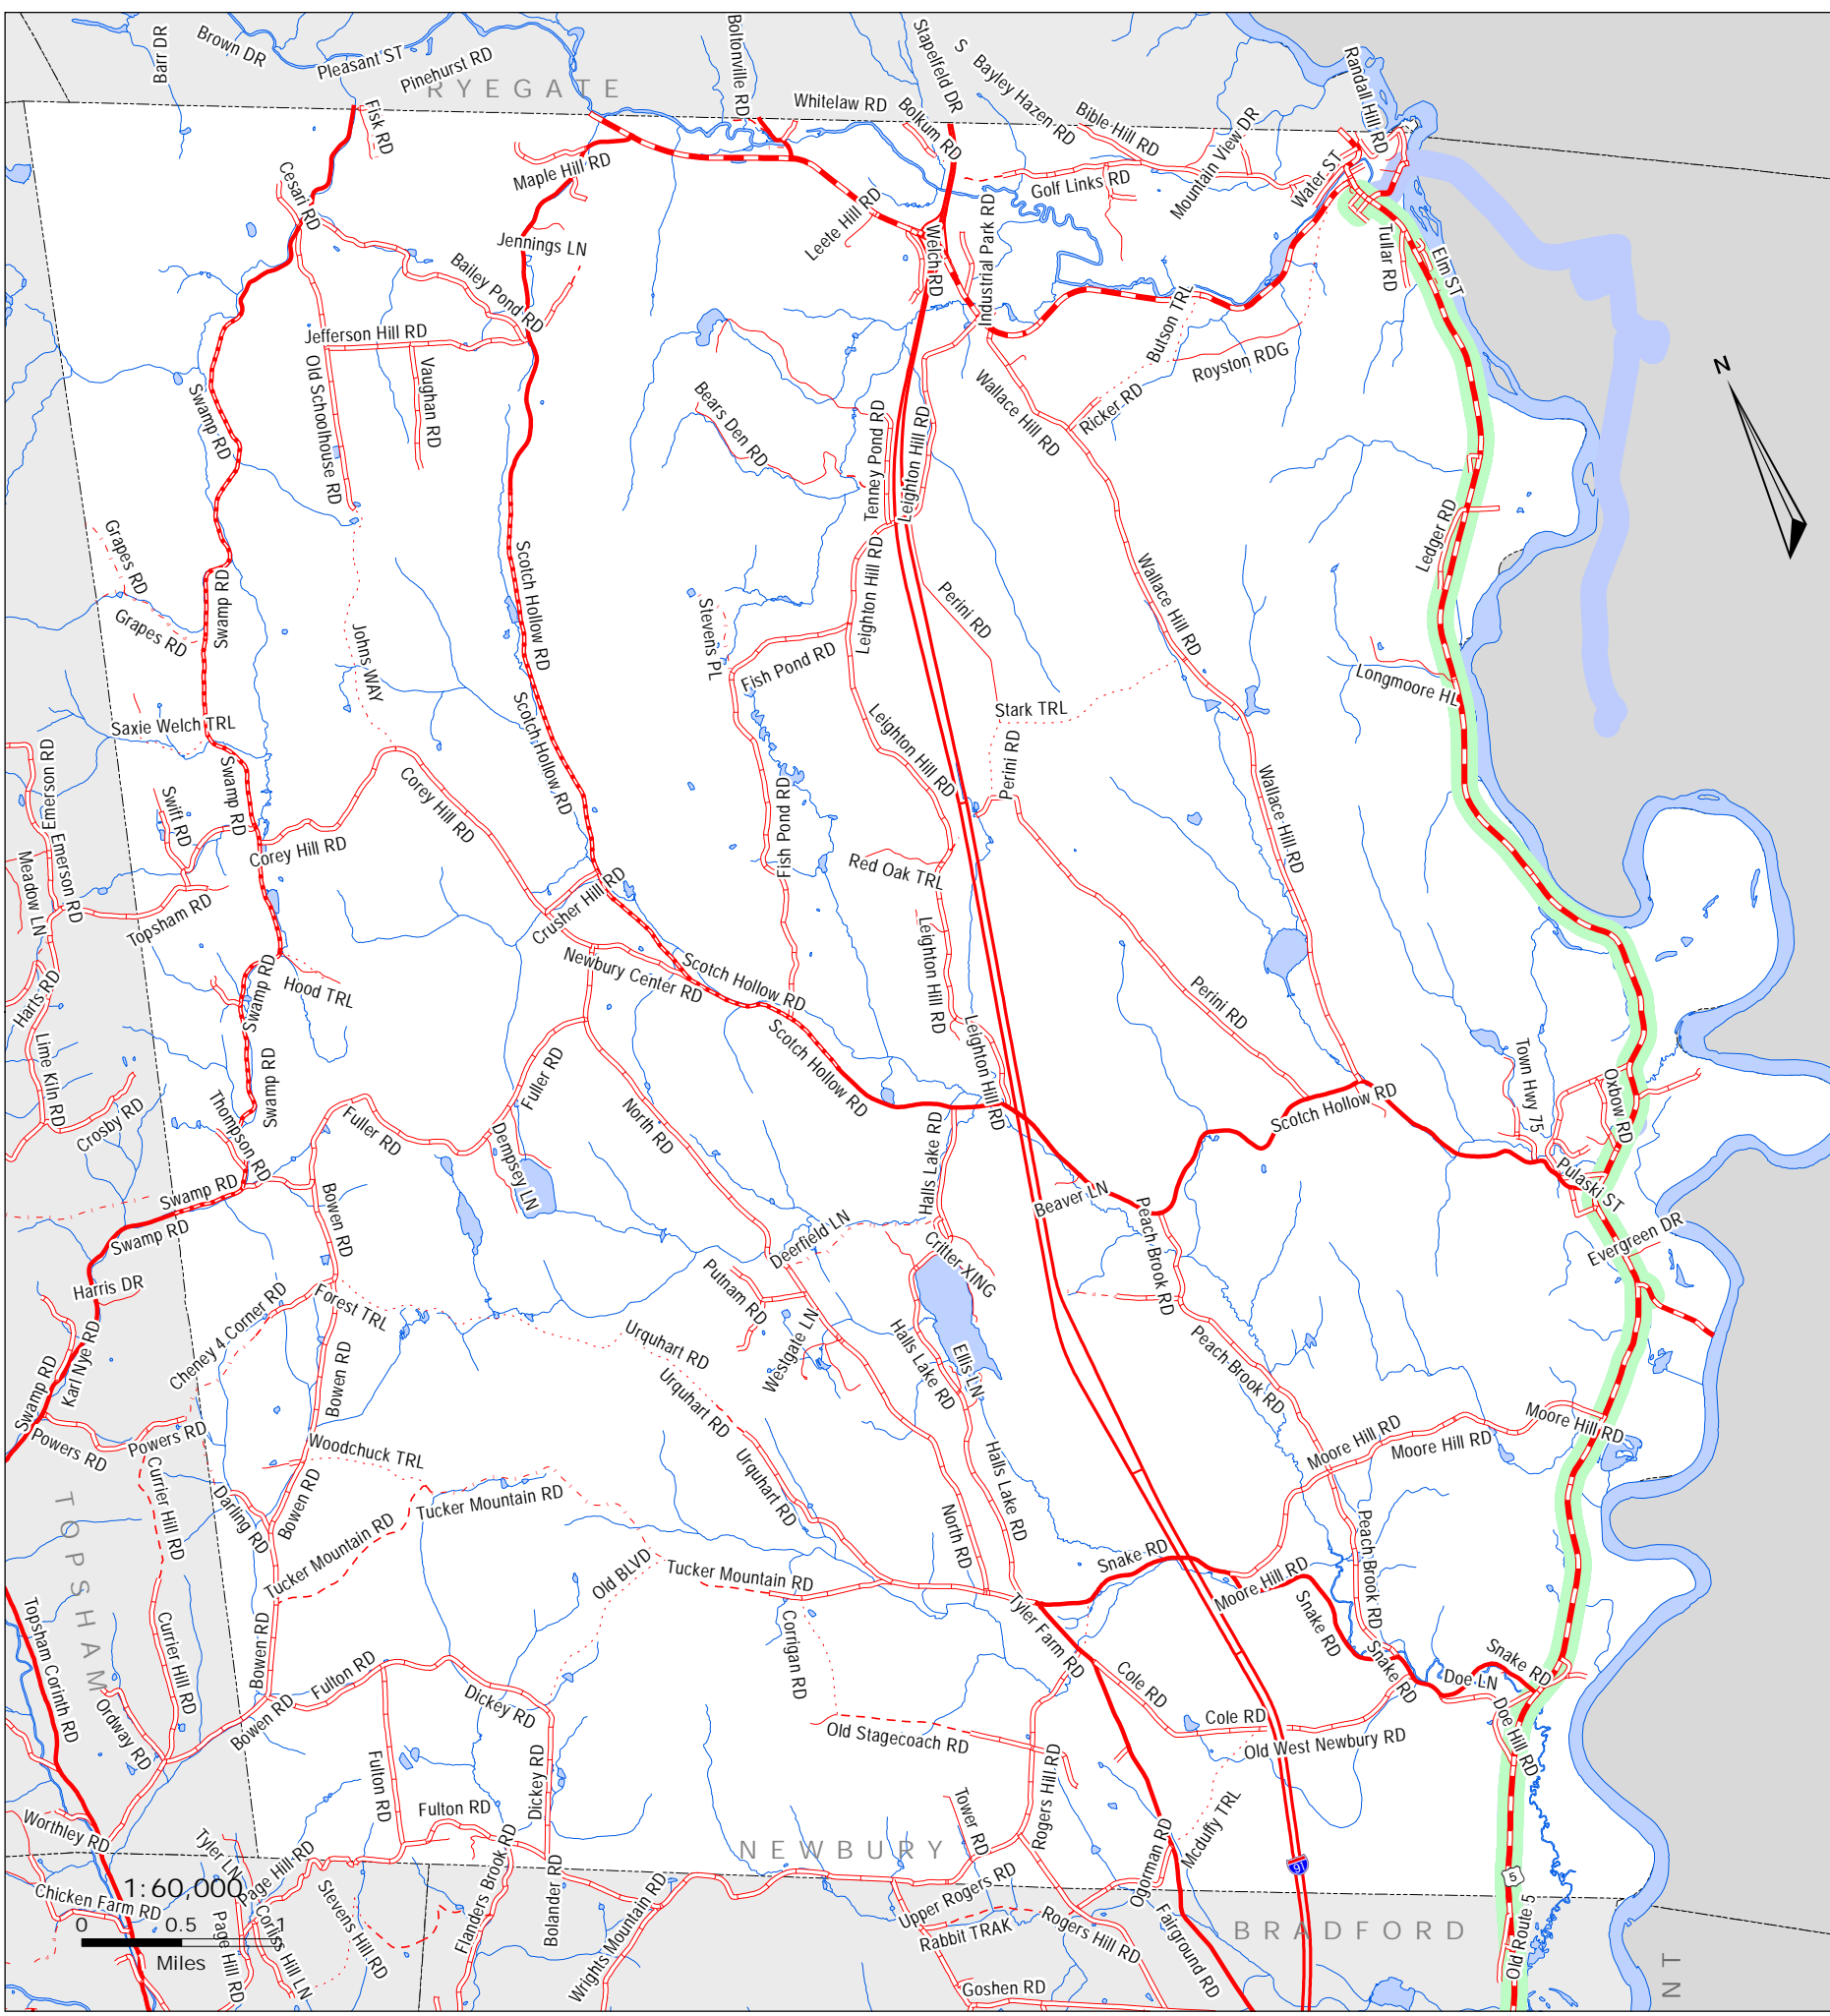

Current & Future Transportation

Newbury, VT
Town Plan

Map 3 of 5

Adopted
4/17/2024

- water
 - VT route/TH cls 1
 - TH cls 2
 - TH cls 2 gravel
 - TH cls 3
 - TH cls 3 gravel
 - TH cls 4
 - trail
 - private
 - US route
 - US interstate
 - VT forest hwy
 - RR
-
- TVT Routes**
 - River Route
 - Cottage Hospital