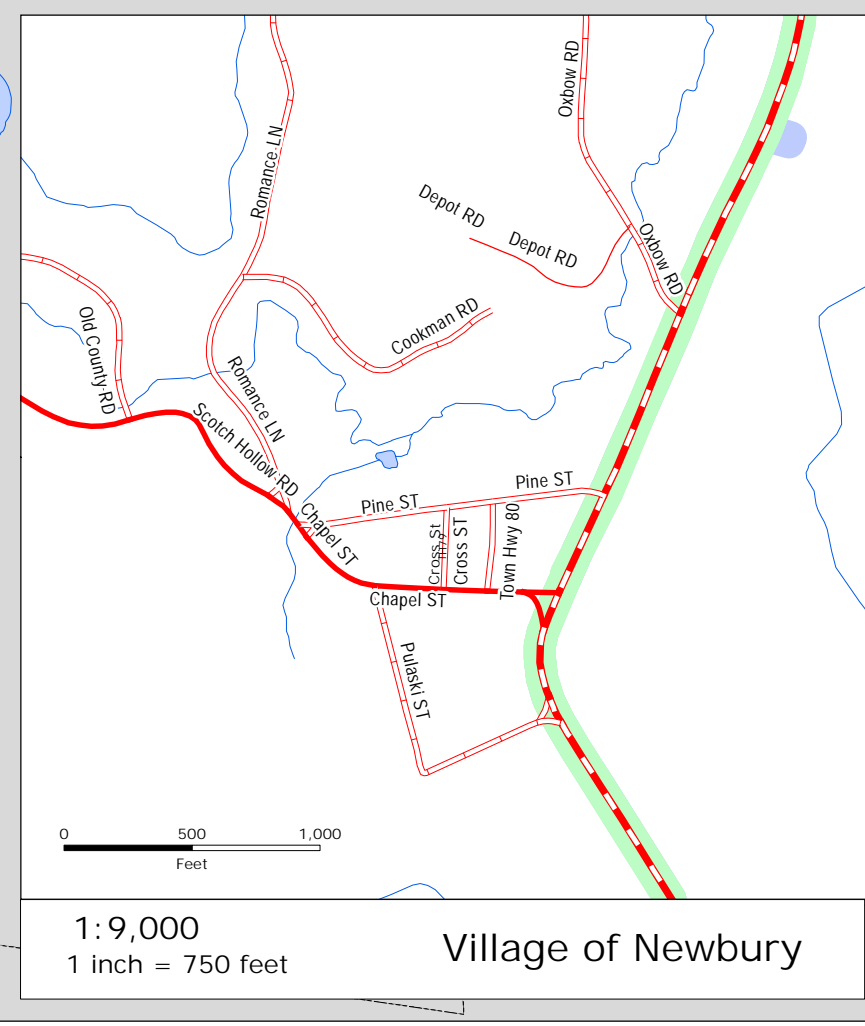

Current & Future Transportation

Newbury, VT
Town Plan

Map 3 of 5

Adopted
4/17/2024

- water
 - VT route/TH cls 1
 - TH cls 2
 - TH cls 2 gravel
 - TH cls 3
 - TH cls 3 gravel
 - TH cls 4
 - trail
 - private
 - US route
 - US interstate
 - VT forest hwy
 - RR
-
- TVT Routes**
 - River Route
 - Cottage Hospital