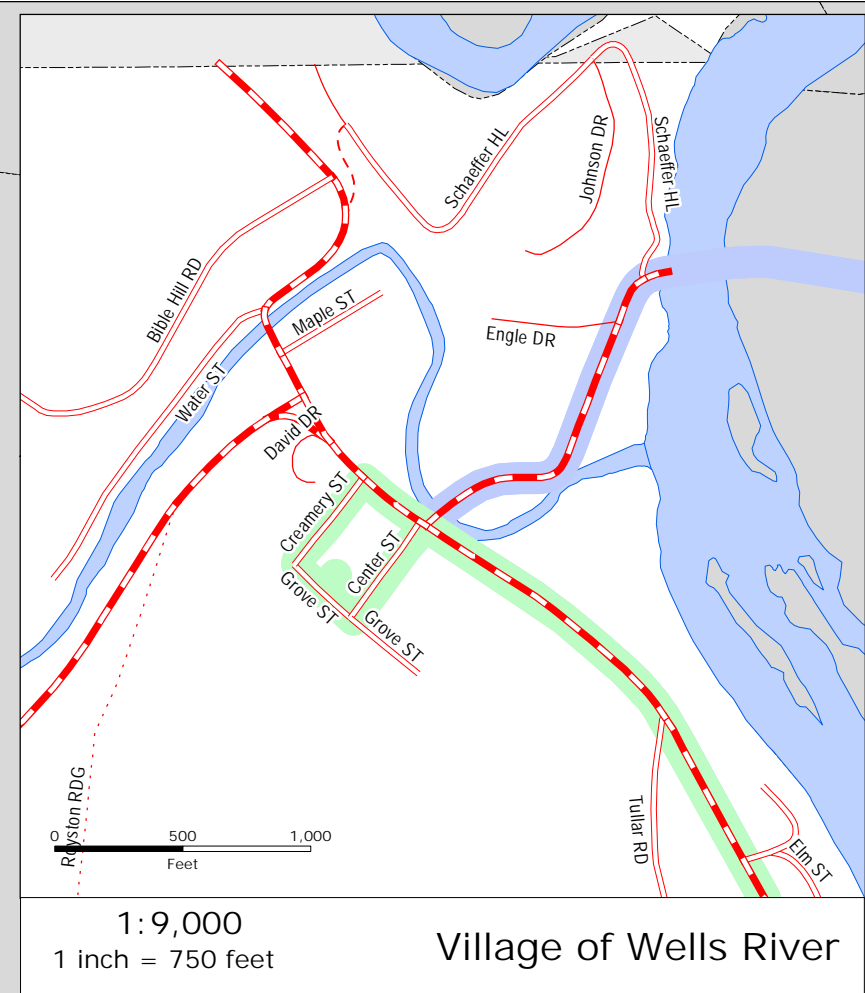

Current & Future Transportation

Newbury, VT
Town Plan

Map 3 of 5

Adopted
4/17/2024

- water
 - VT route/TH cls 1
 - TH cls 2
 - TH cls 2 gravel
 - TH cls 3
 - TH cls 3 gravel
 - TH cls 4
 - trail
 - private
 - US route
 - US interstate
 - VT forest hwy
 - RR
-
- TVT Routes**
 - River Route
 - Cottage Hospital