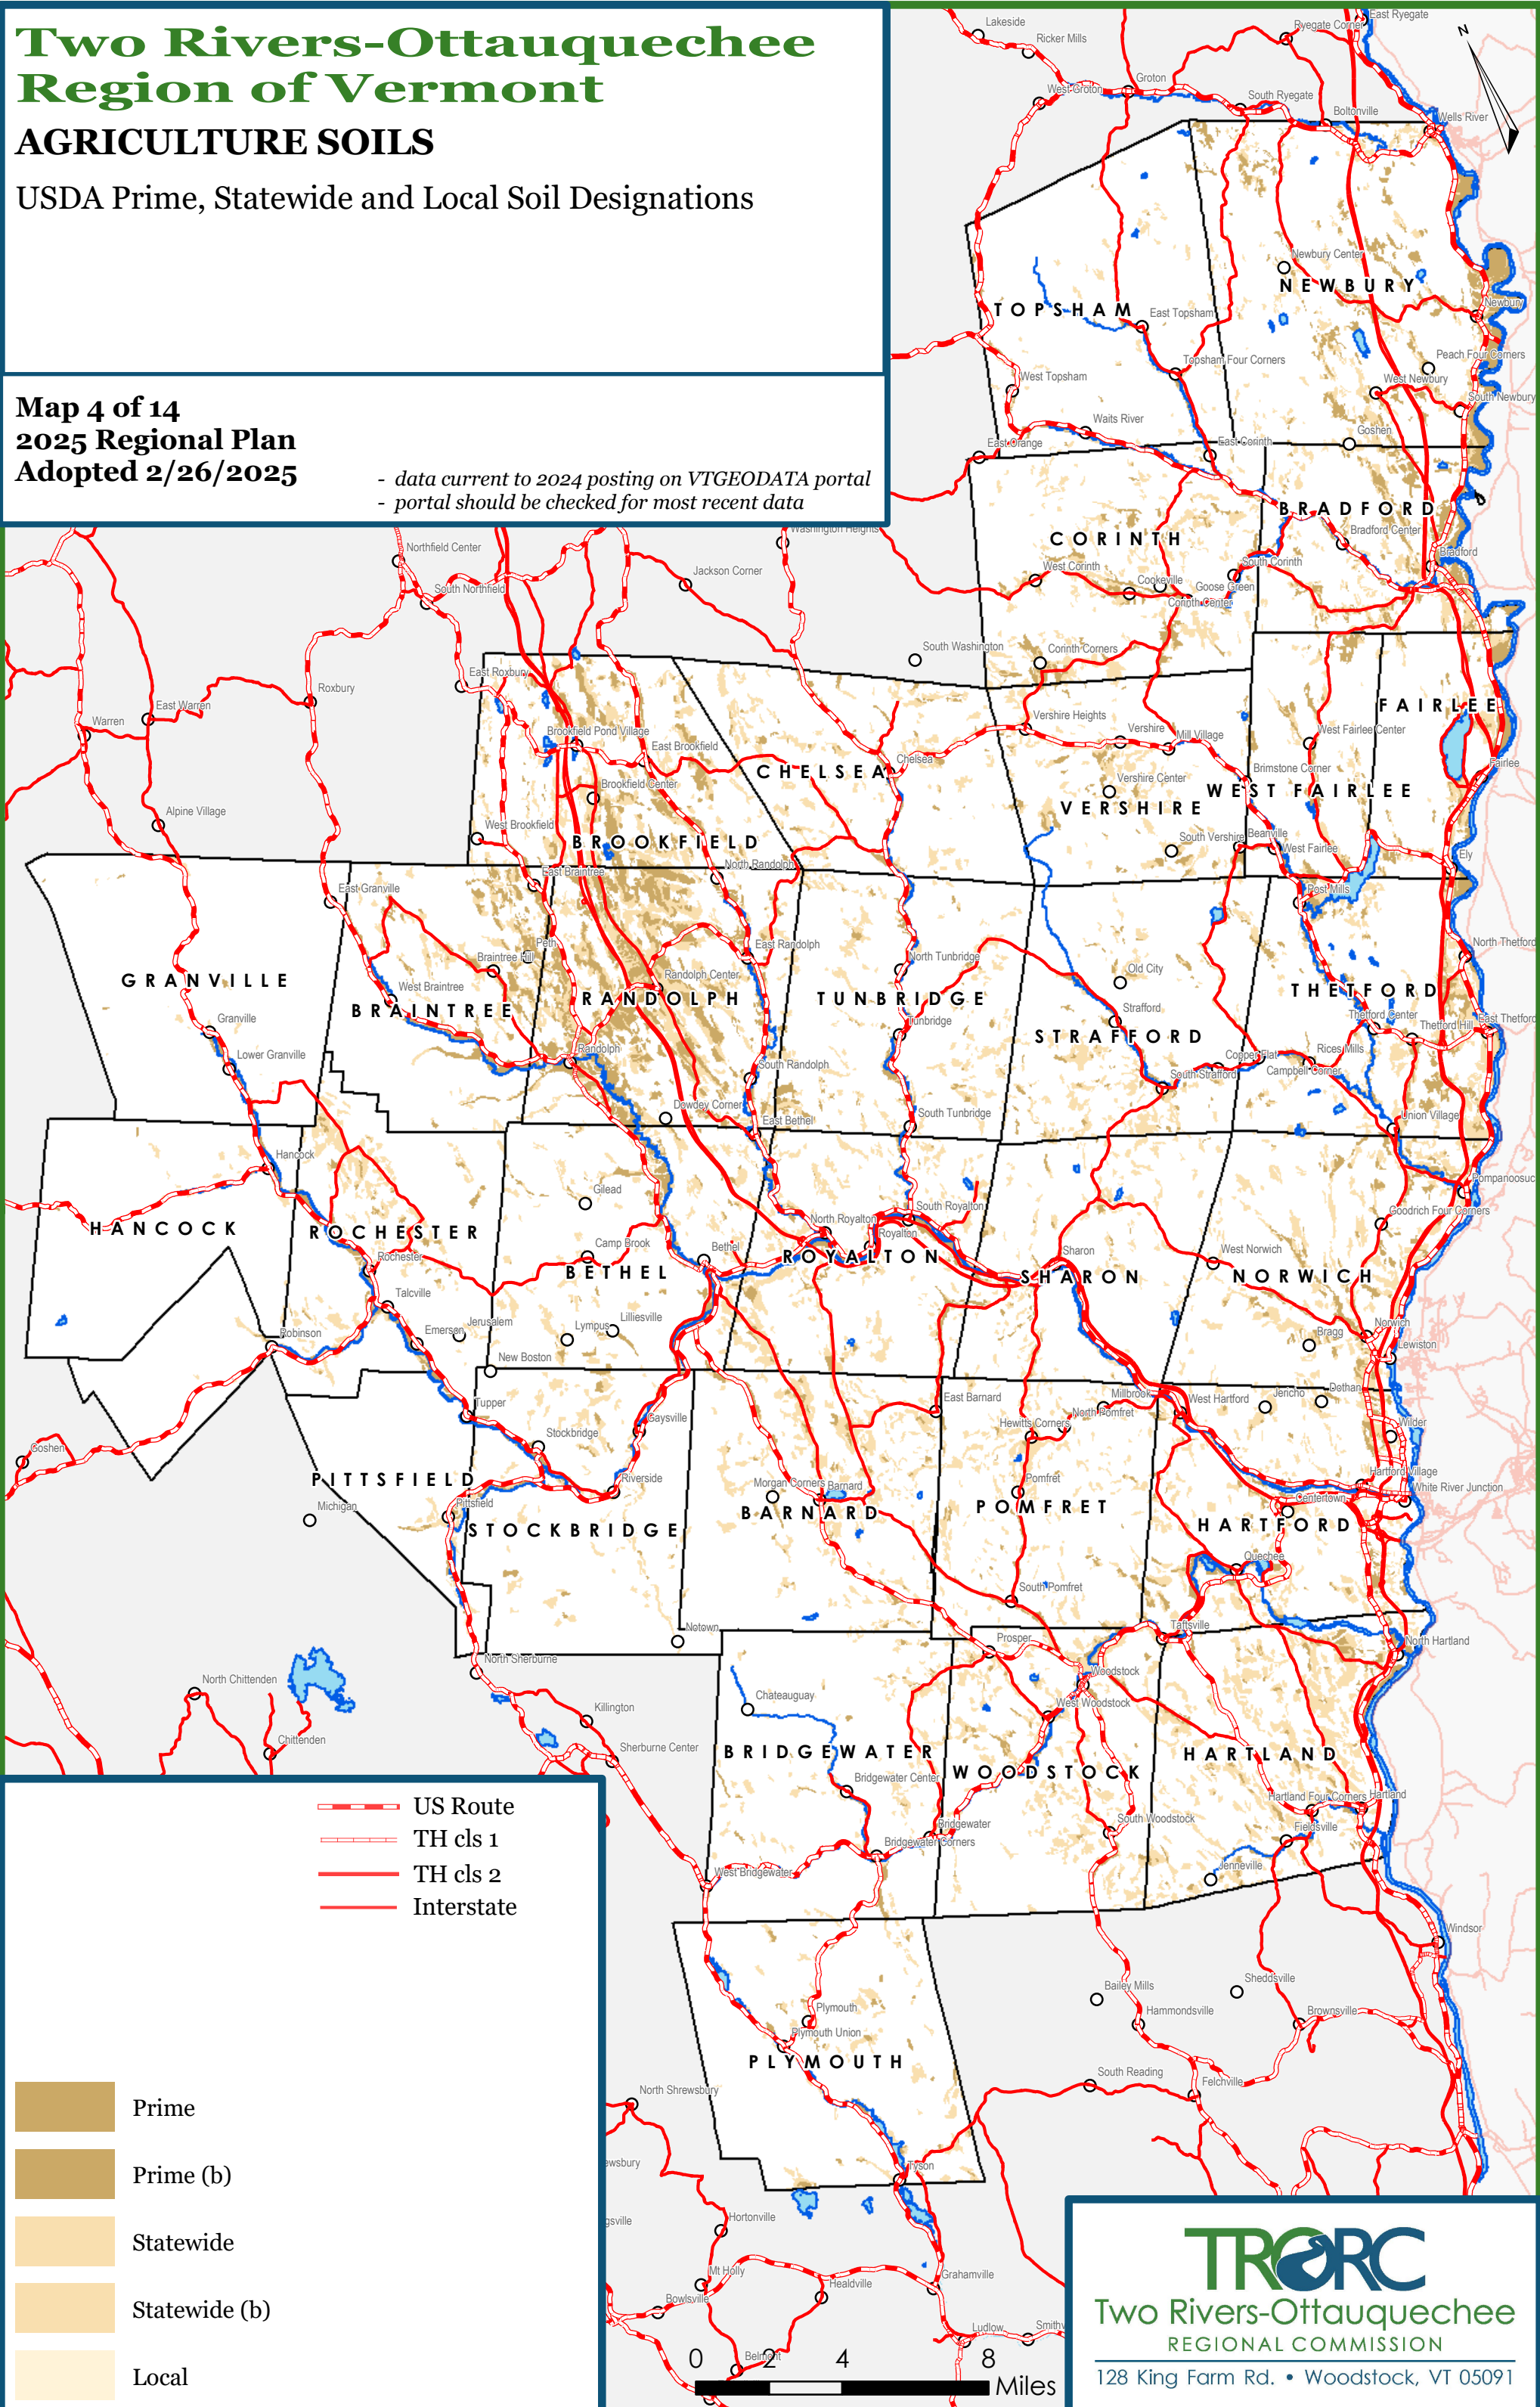

# Two Rivers-Ottauquechee Region of Vermont

## AGRICULTURE SOILS

USDA Prime, Statewide and Local Soil Designations

**Map 4 of 14**  
**2025 Regional Plan**  
**Adopted 2/26/2025**

- data current to 2024 posting on VTGEODATA portal  
 - portal should be checked for most recent data

- US Route
- TH cls 1
- TH cls 2
- Interstate

- Prime
- Prime (b)
- Statewide
- Statewide (b)
- Local

**TRORC**  
 Two Rivers-Ottauquechee  
 REGIONAL COMMISSION  
 128 King Farm Rd. • Woodstock, VT 05091